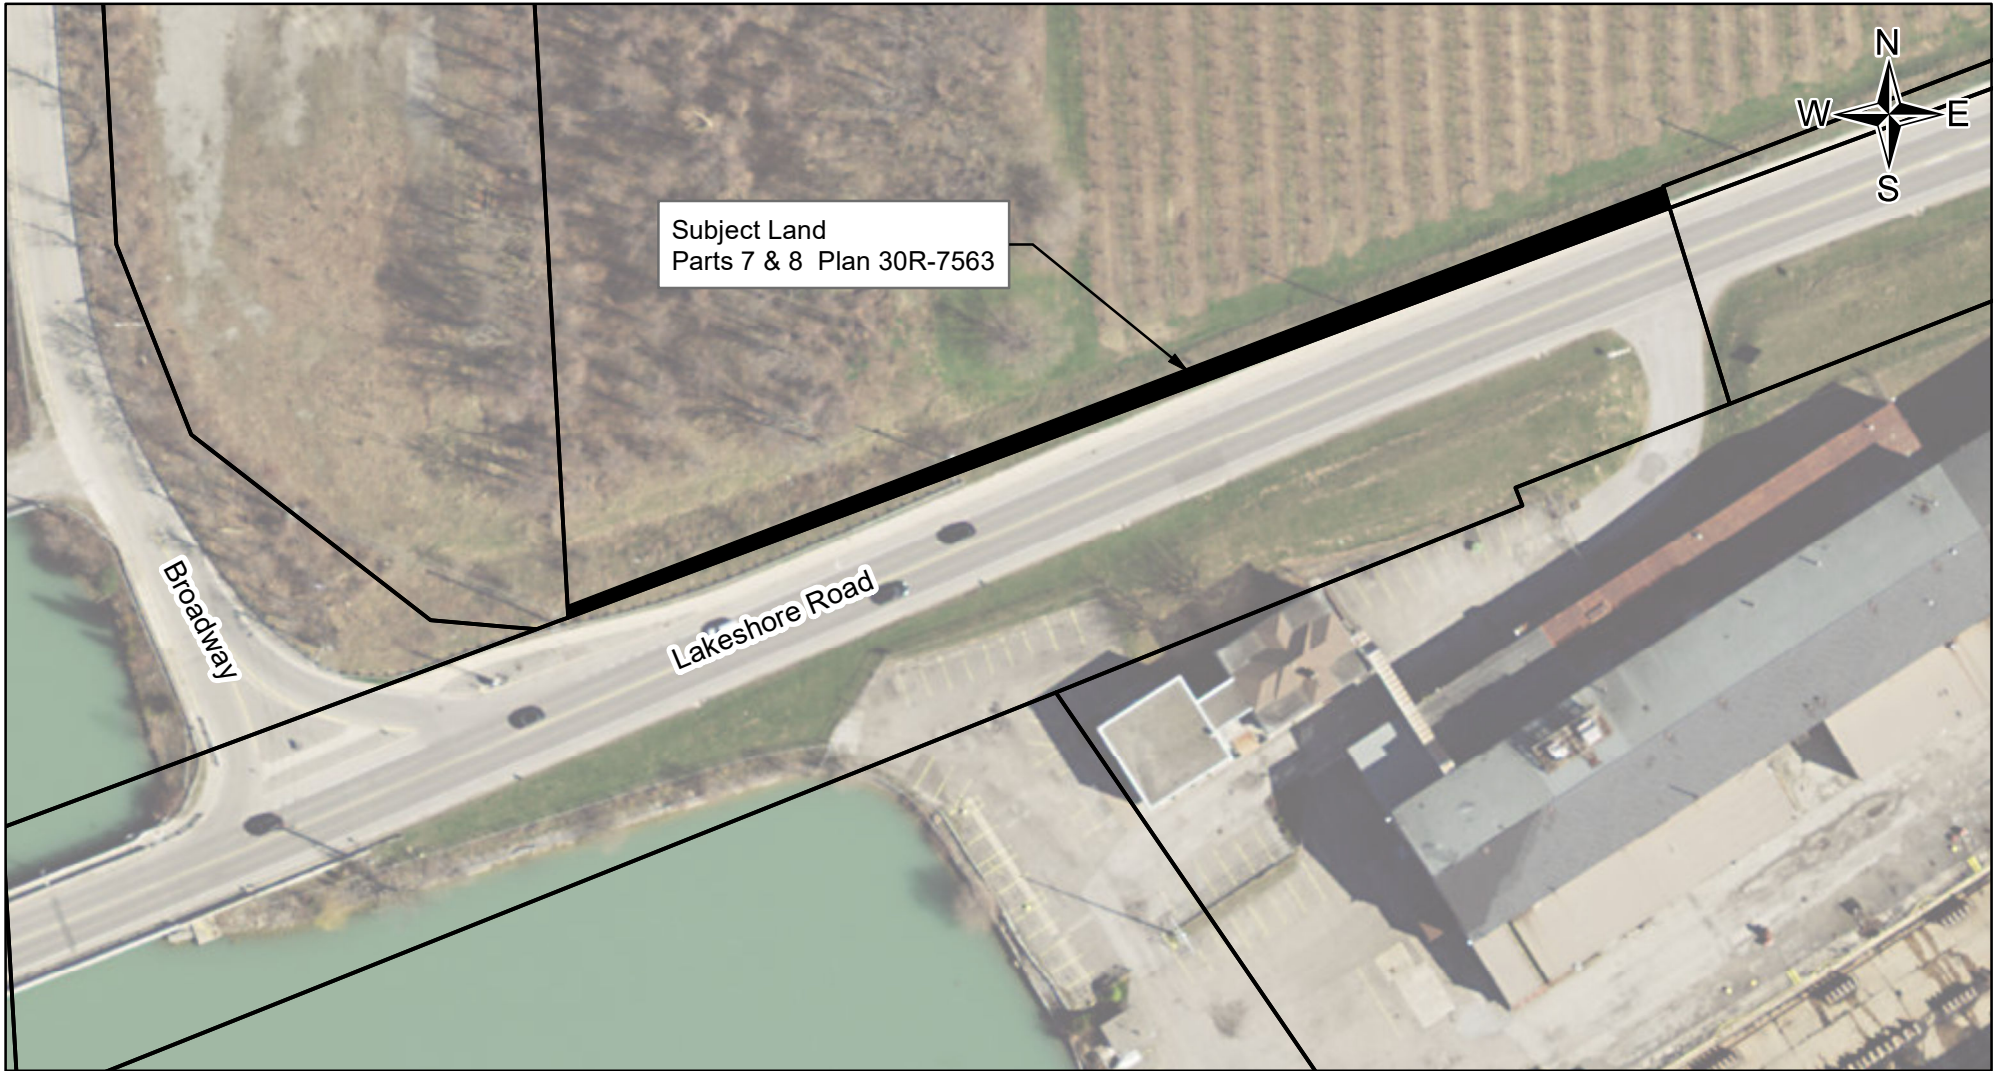

REGION OF NIAGARA

**ILLUSTRATION SHOWING APPROXIMATE LOCATION OF ROAD WIDENING
ALONG REGIONAL ROAD No.87 (LAKESHORE ROAD) EAST OF BROADWAY
CITY OF ST. CATHARINES**

LEGEND:

-  - DENOTES TERANET MAPPING
-  - DENOTES WIDENING

CAUTION:

- This is not a Plan of Survey
- The widened limits have been compiled from office records .

DISCLAIMER

This map was compiled from various sources and is current as of 2018
The Region of Niagara makes no representations or warranties whatsoever, either expressed or implied,
as to the accuracy, completeness, reliability, and currency or otherwise of the information shown on this map.
© 2018 Niagara Region and its suppliers. Projection is UTM, NAD 83, Zone 17. Airphoto (Spring 2015)