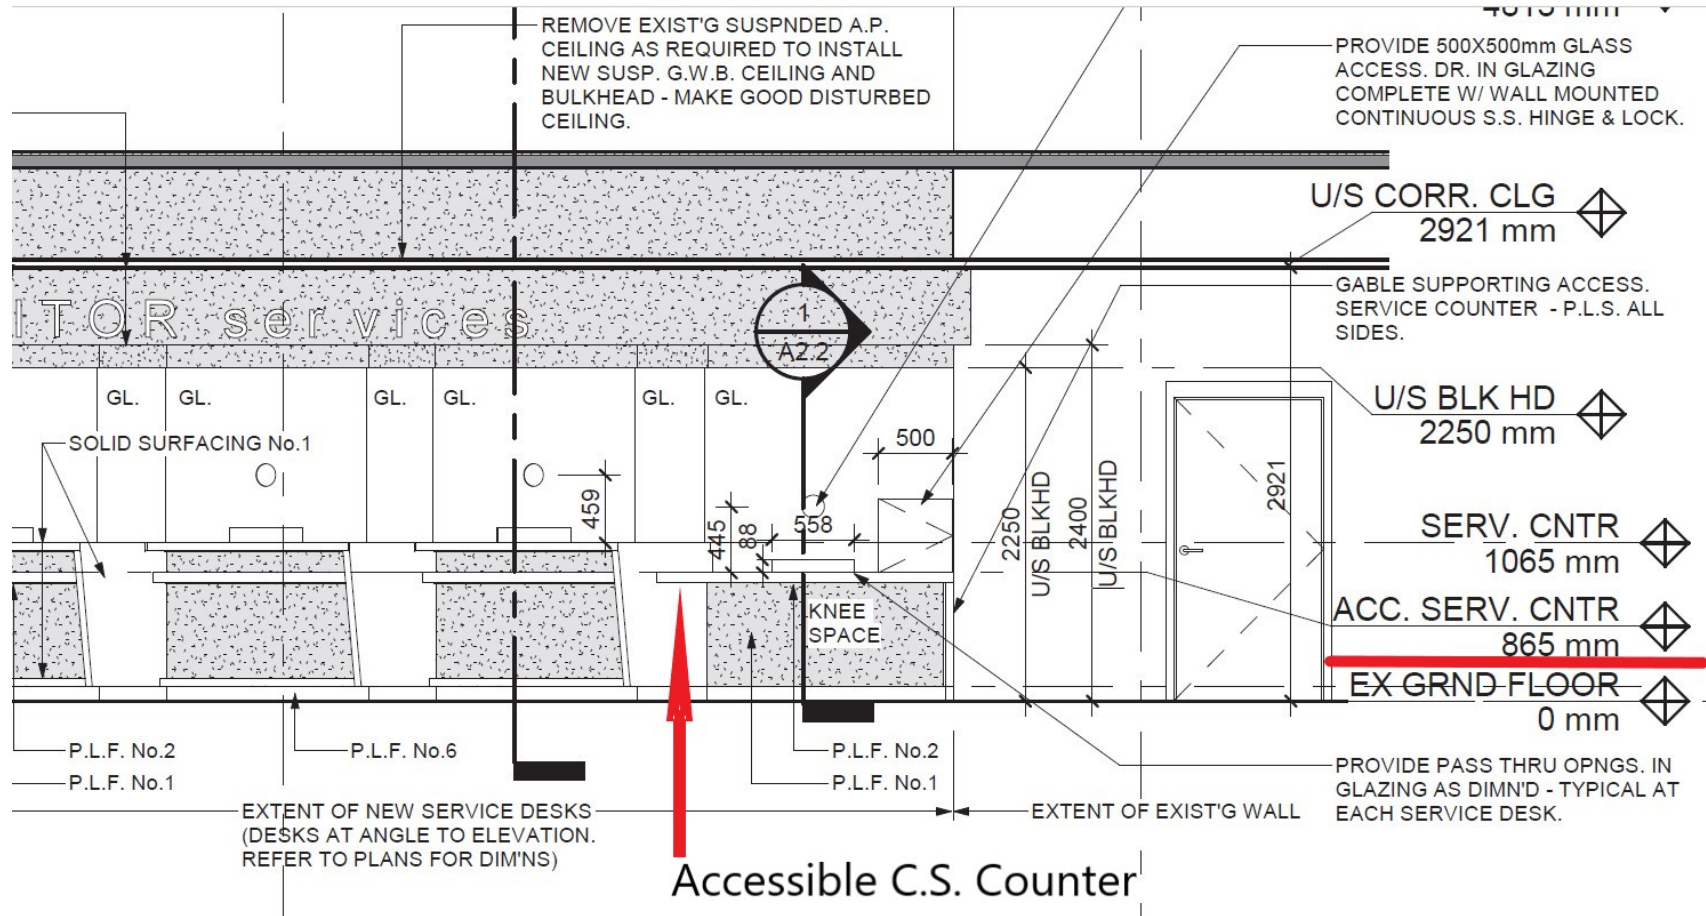

# Accessible Transaction Counter at 865mm (34") with lowered Speak-through