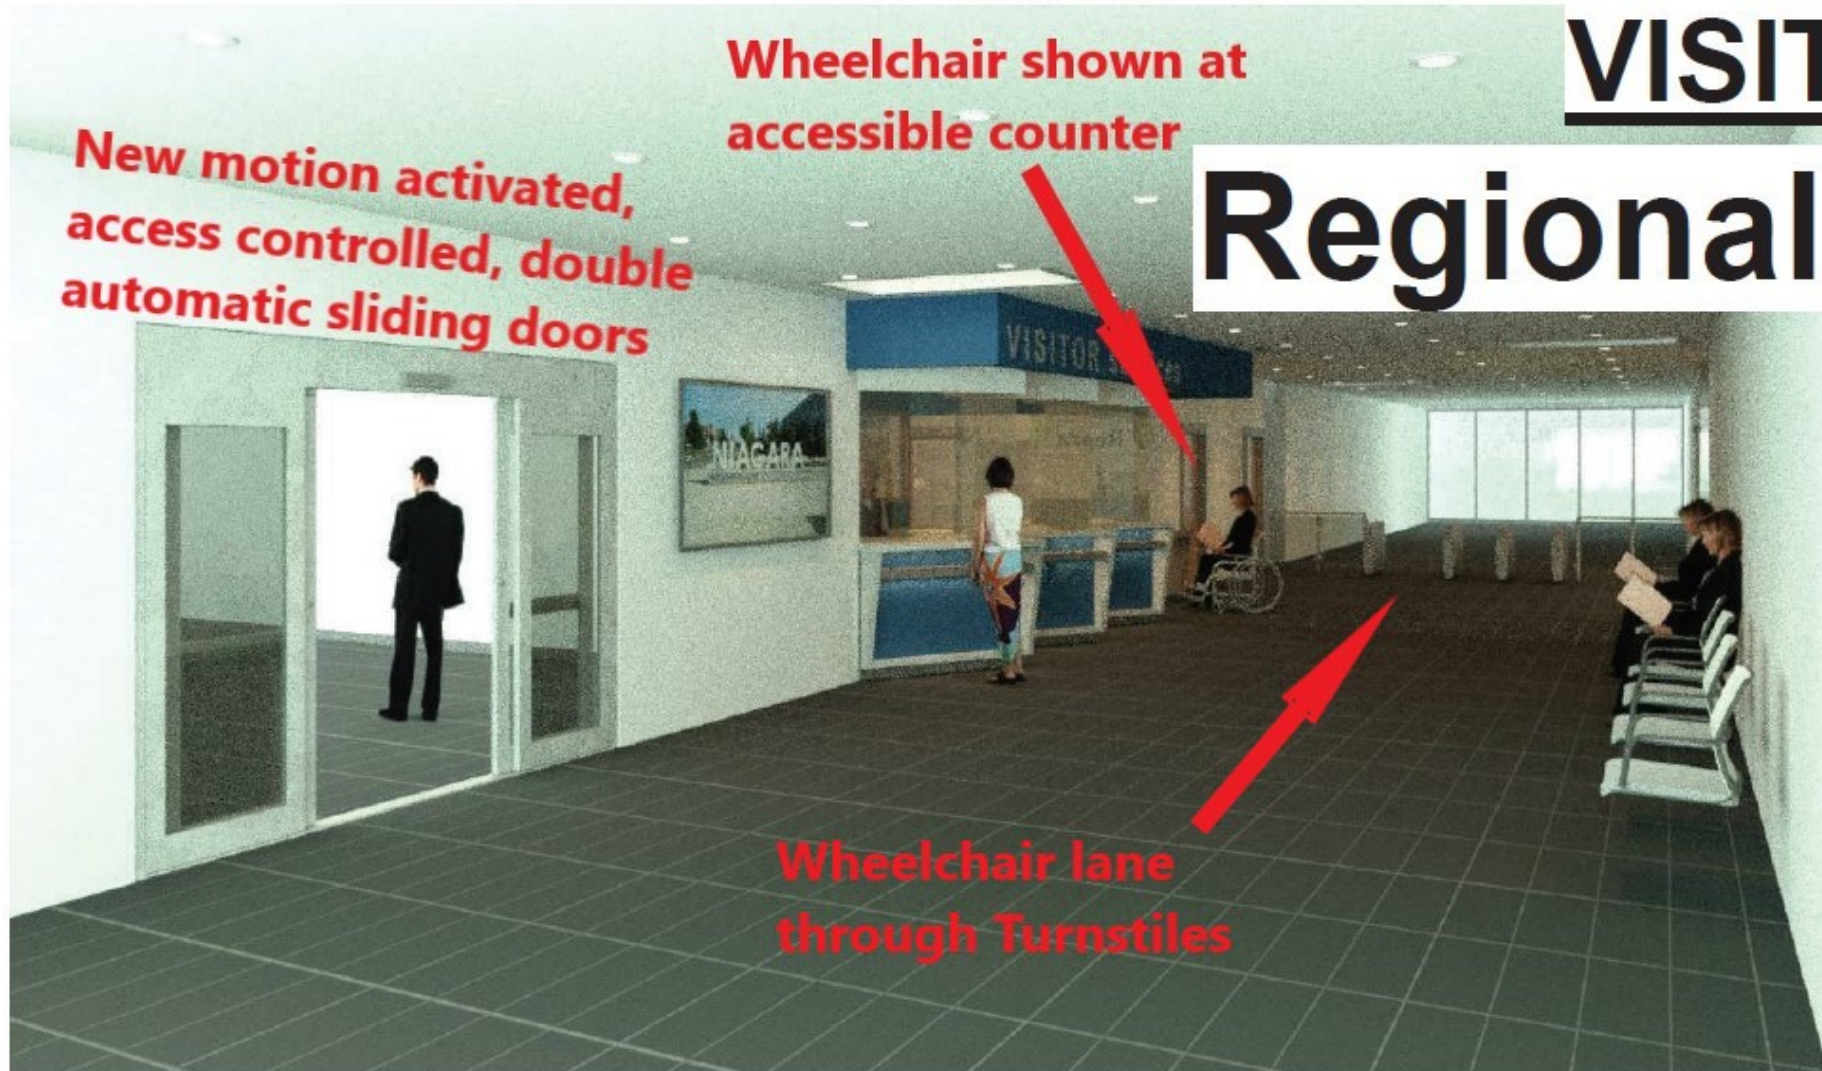

# Region Headquarters – Customer Service Desk and Office Renovation Project

Accessibility Highlight & Feature Review

# New Campbell East Main Customer Service Desk

# Accessible Transaction Counter at 865mm (34") with lowered Speak-through