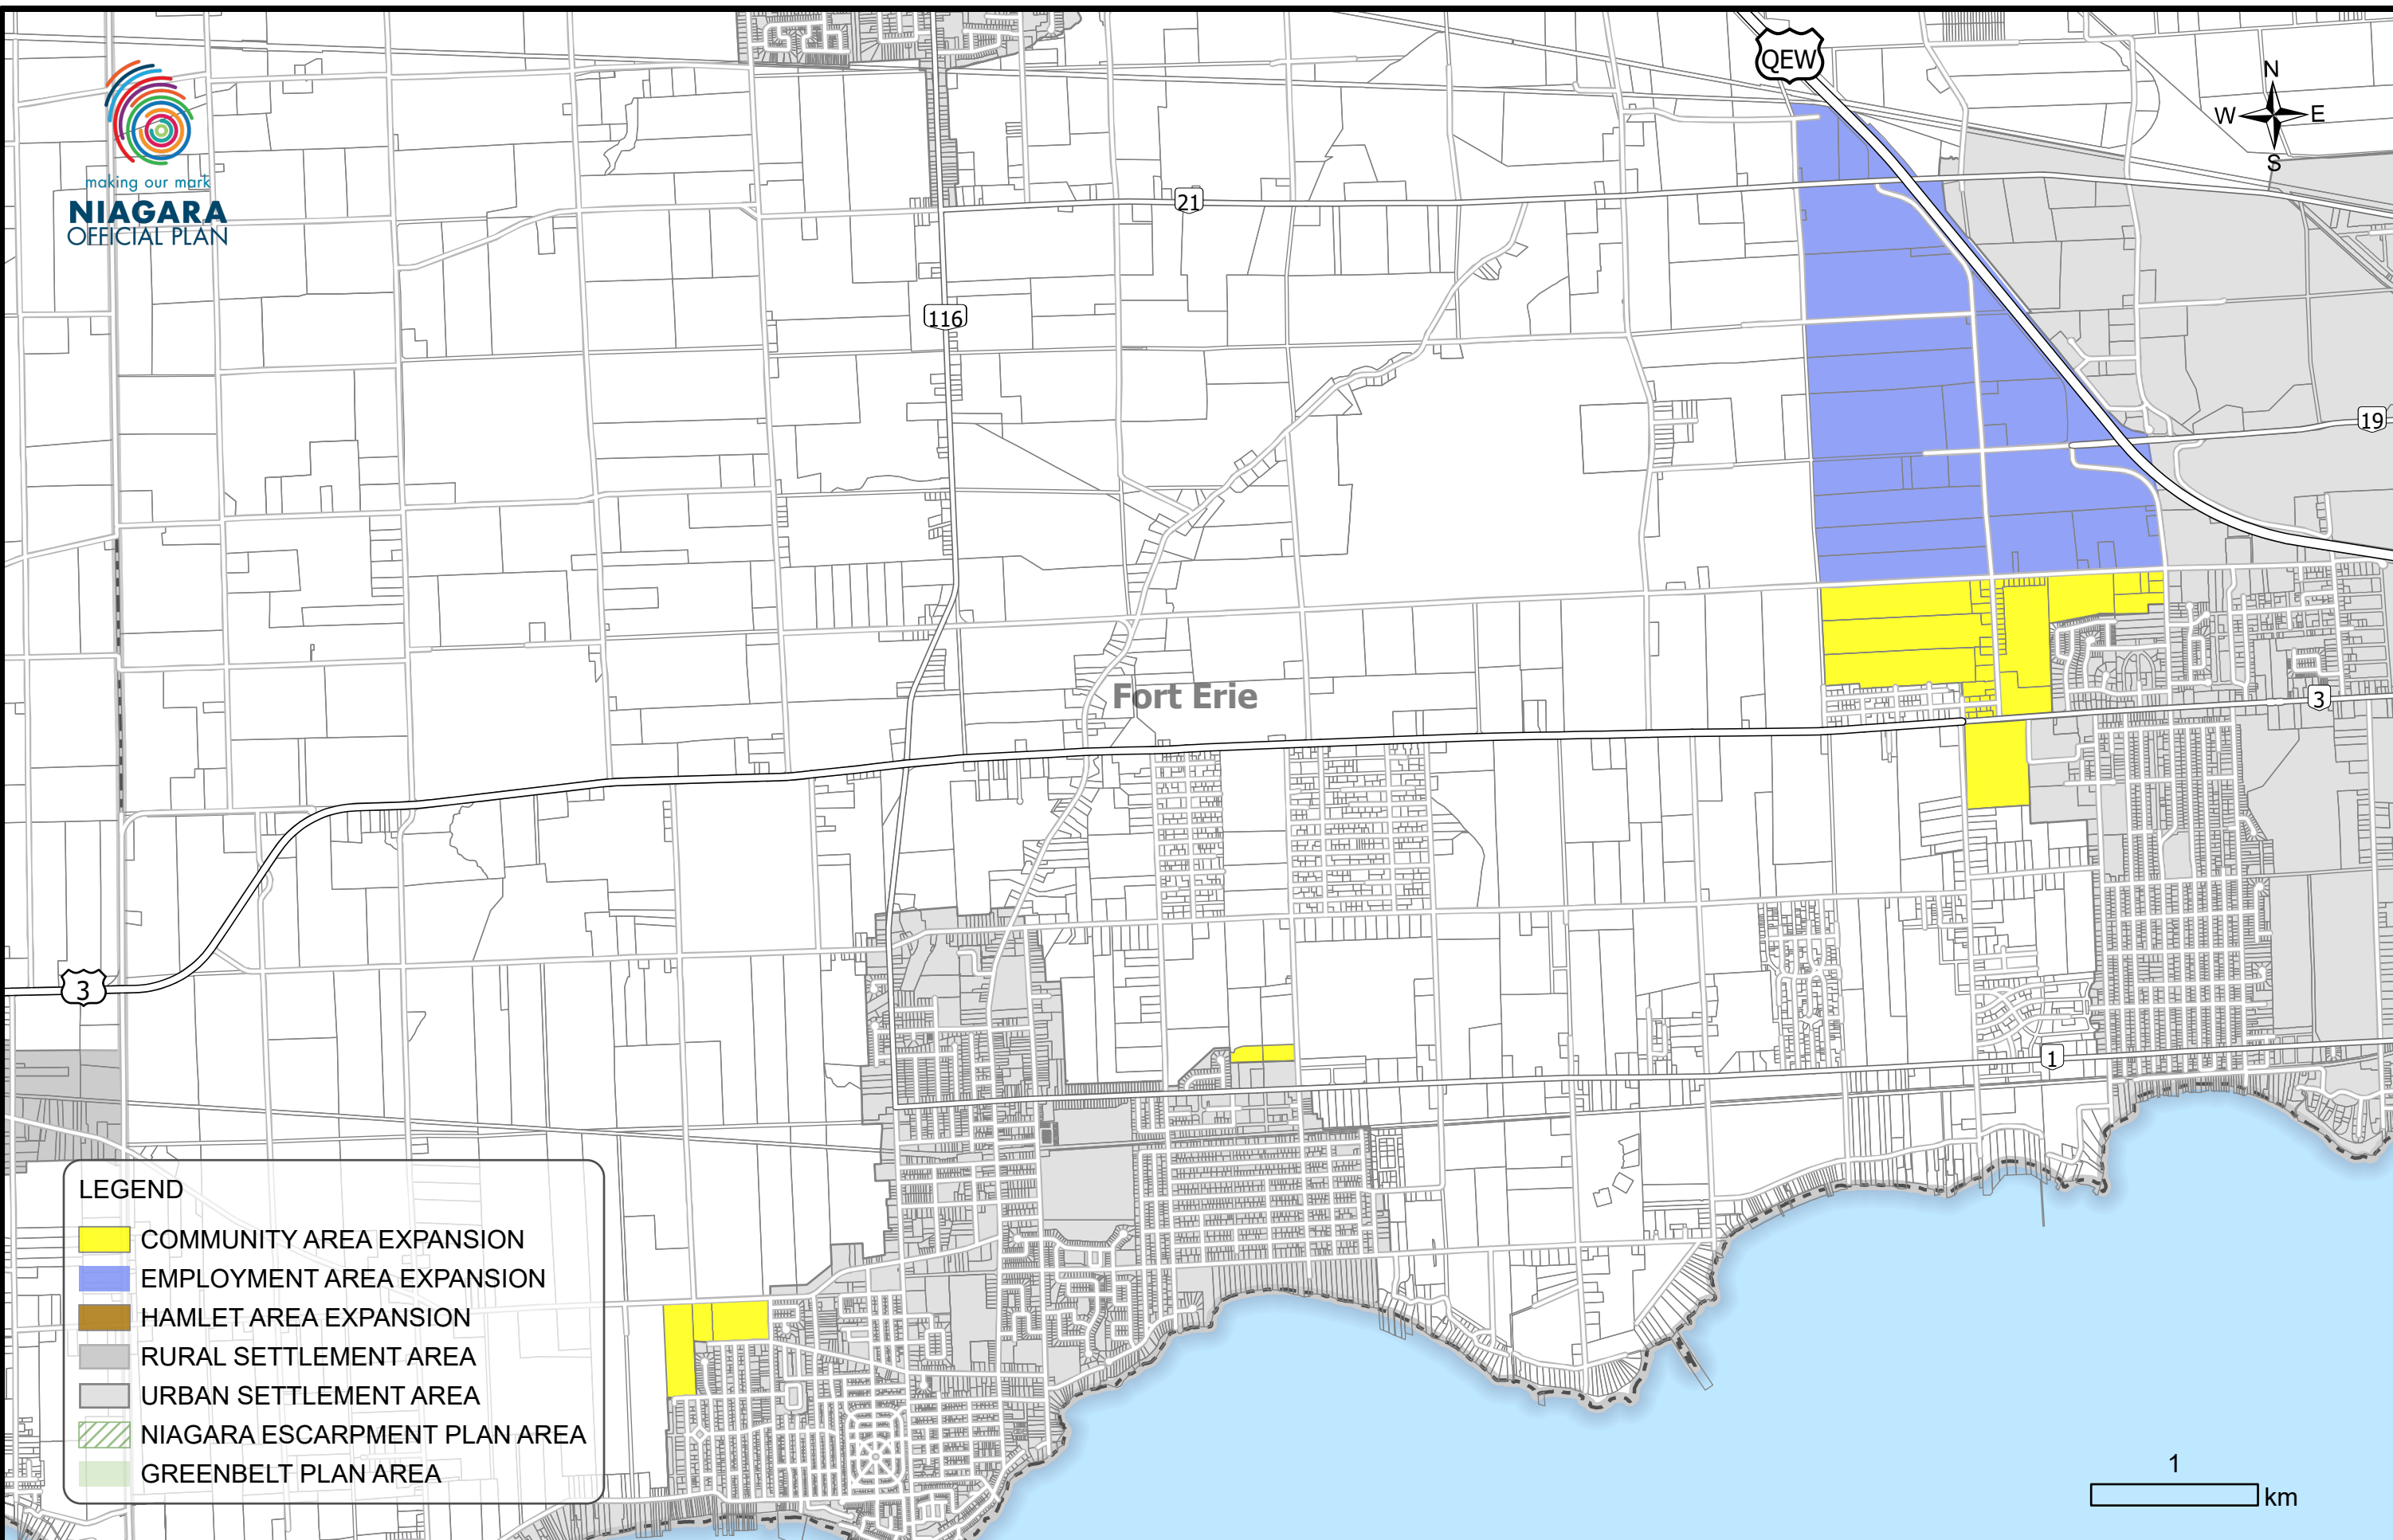

**URBAN EXPANSION RECOMMENDATION
DECEMBER 2021**

© 2021 Niagara Region and its suppliers. Projection is UTM Zone 17N CSRS, NAD83. This map was compiled from various data sources and is considered DRAFT. The Niagara Region makes no representations or warranties whatsoever, either expressed or implied, as to the accuracy, completeness, reliability, currency or otherwise of the information shown on this map.

URBAN EXPANSION RECOMMENDATION DECEMBER 2021

LEGEND

- COMMUNITY AREA EXPANSION
- EMPLOYMENT AREA EXPANSION
- HAMLET AREA EXPANSION
- RURAL SETTLEMENT AREA
- URBAN SETTLEMENT AREA
- NIAGARA ESCARPMENT PLAN AREA
- GREENBELT PLAN AREA

**URBAN EXPANSION RECOMMENDATION
DECEMBER 2021**

LEGEND

- COMMUNITY AREA EXPANSION
- EMPLOYMENT AREA EXPANSION
- HAMLET AREA EXPANSION
- URBAN SETTLEMENT AREA
- NIAGARA ESCARPMENT PLAN AREA
- GREENBELT PLAN AREA