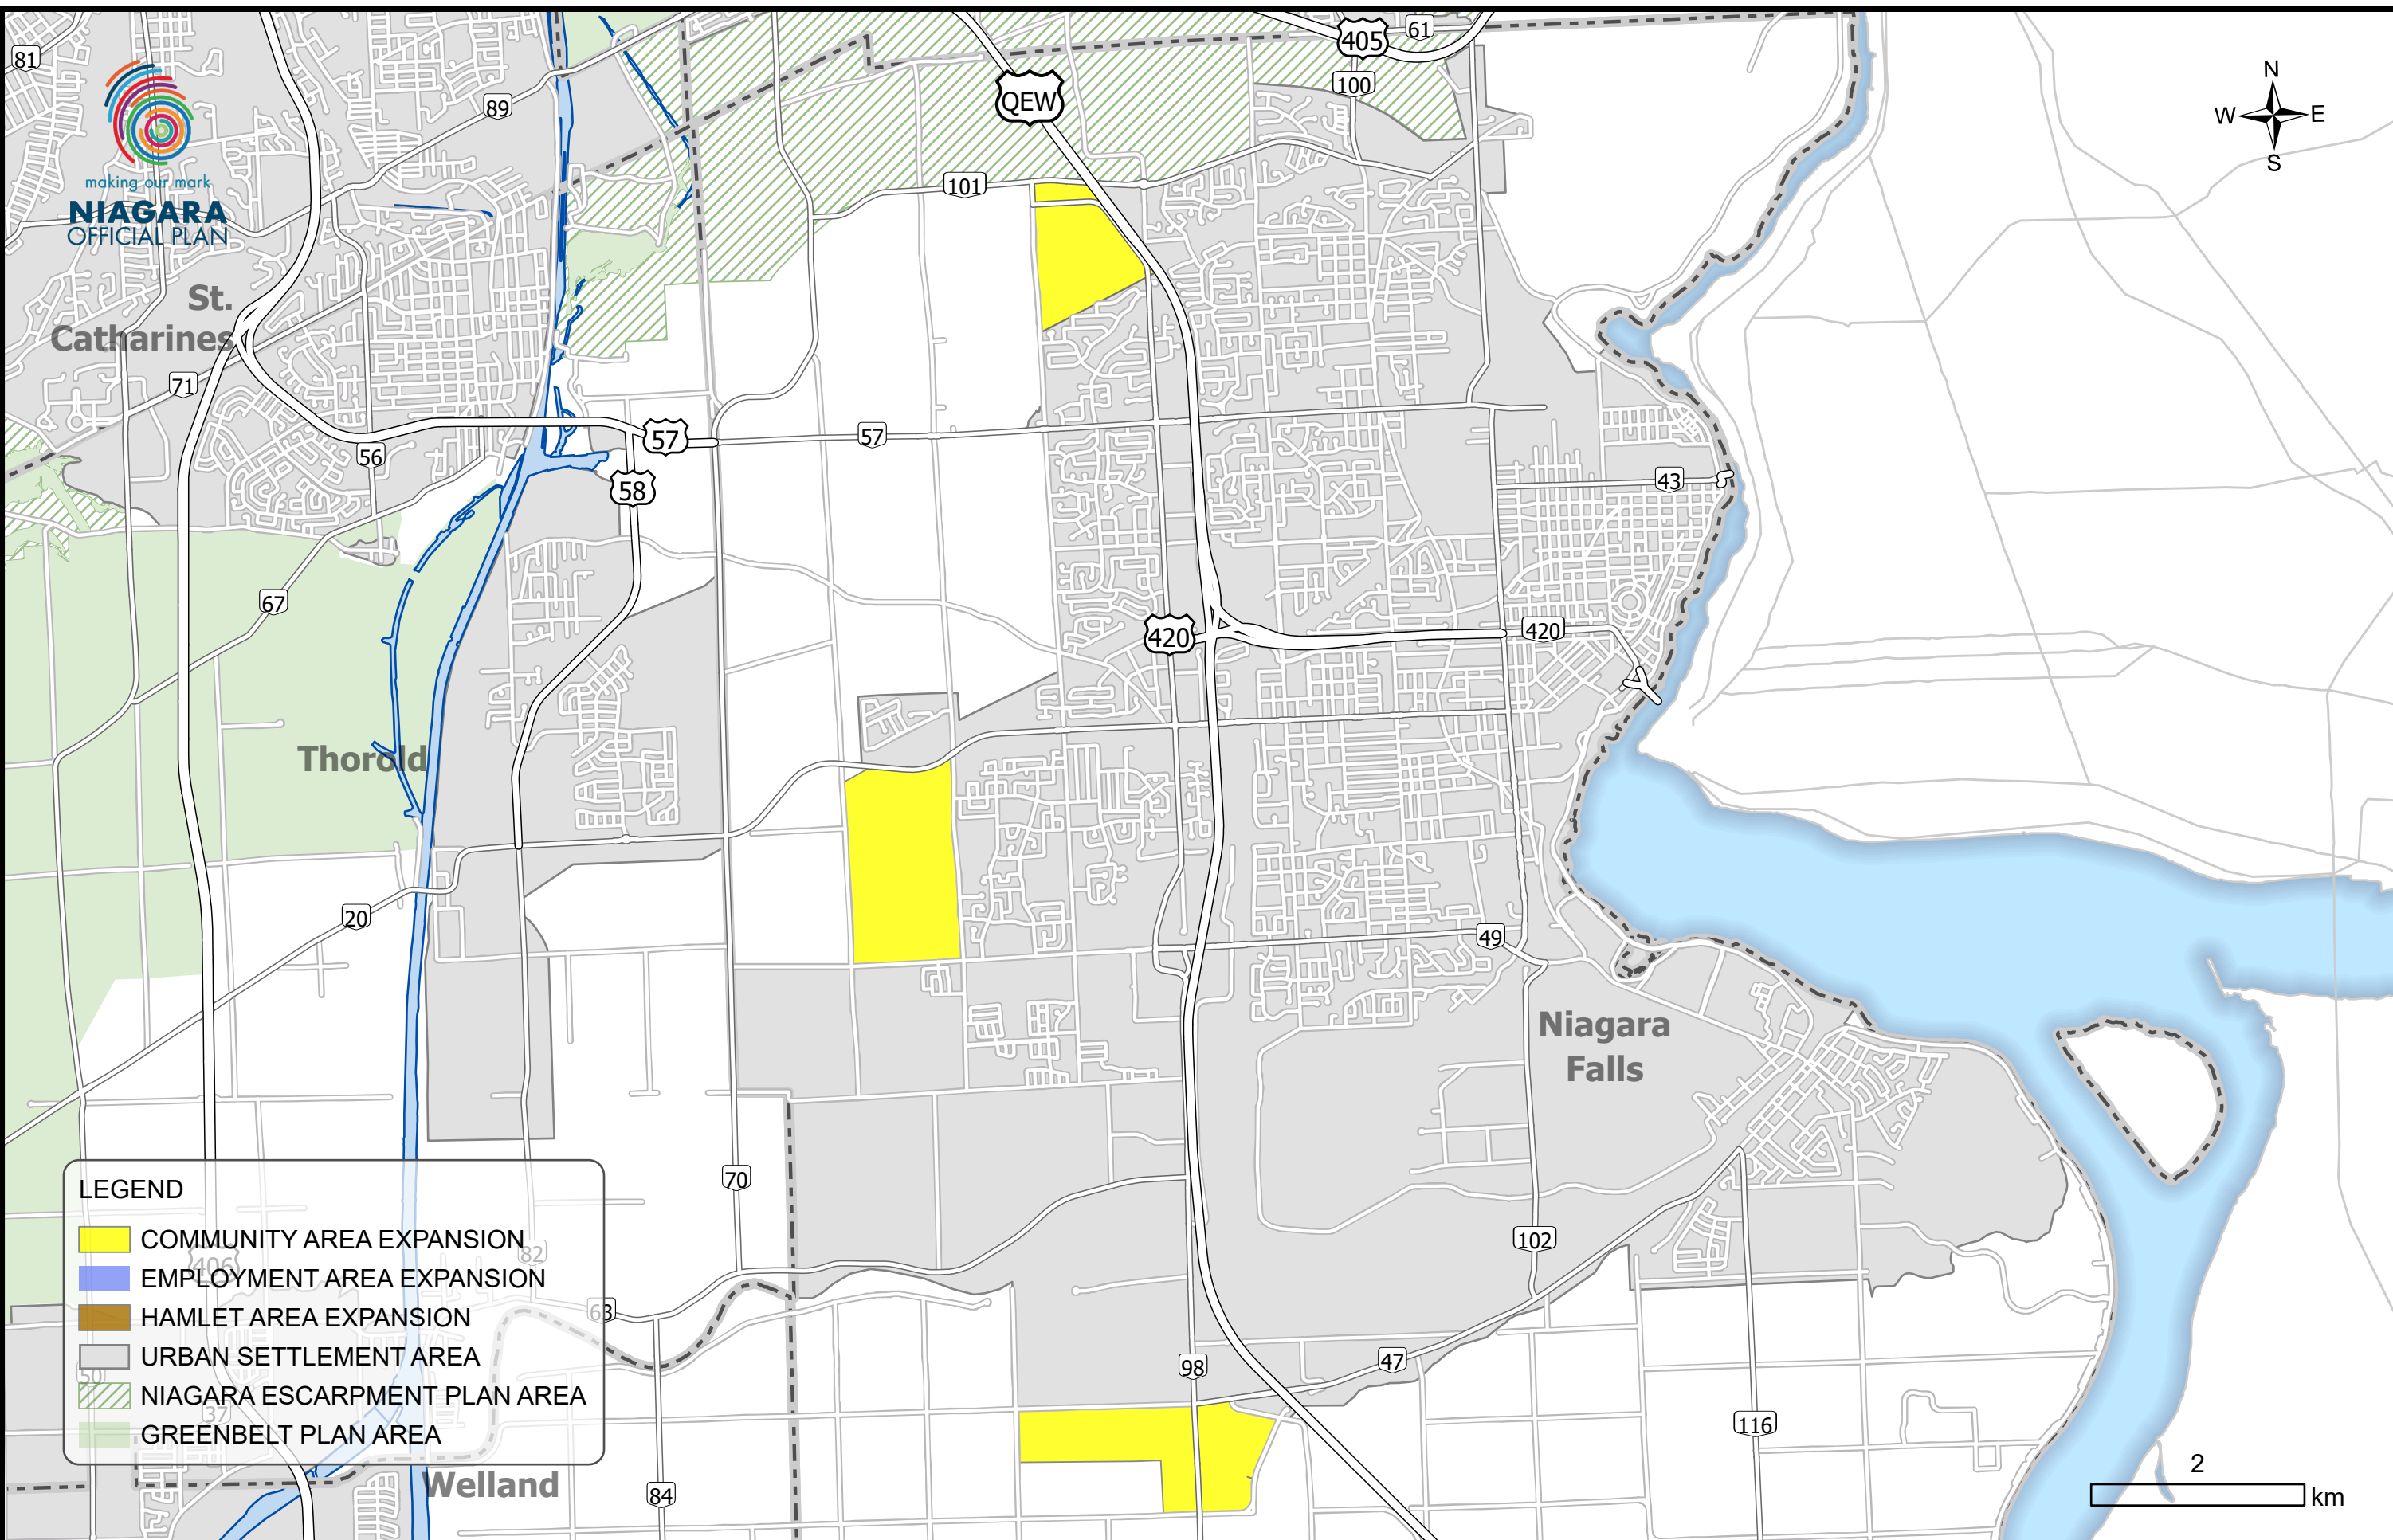

**URBAN EXPANSION RECOMMENDATION
DECEMBER 2021**

© 2021 Niagara Region and its suppliers. Projection is UTM Zone 17N CSRS, NAD83. This map was compiled from various data sources and is considered DRAFT. The Niagara Region makes no representations or warranties whatsoever, either expressed or implied, as to the accuracy, completeness, reliability, currency or otherwise of the information shown on this map.

URBAN EXPANSION RECOMMENDATION DECEMBER 2021

LEGEND

- COMMUNITY AREA EXPANSION
- EMPLOYMENT AREA EXPANSION
- HAMLET AREA EXPANSION
- RURAL SETTLEMENT AREA
- URBAN SETTLEMENT AREA
- NIAGARA ESCARPMENT PLAN AREA
- GREENBELT PLAN AREA

**URBAN EXPANSION RECOMMENDATION
DECEMBER 2021**

LEGEND

- COMMUNITY AREA EXPANSION
- EMPLOYMENT AREA EXPANSION
- HAMLET AREA EXPANSION
- URBAN SETTLEMENT AREA
- NIAGARA ESCARPMENT PLAN AREA
- GREENBELT PLAN AREA