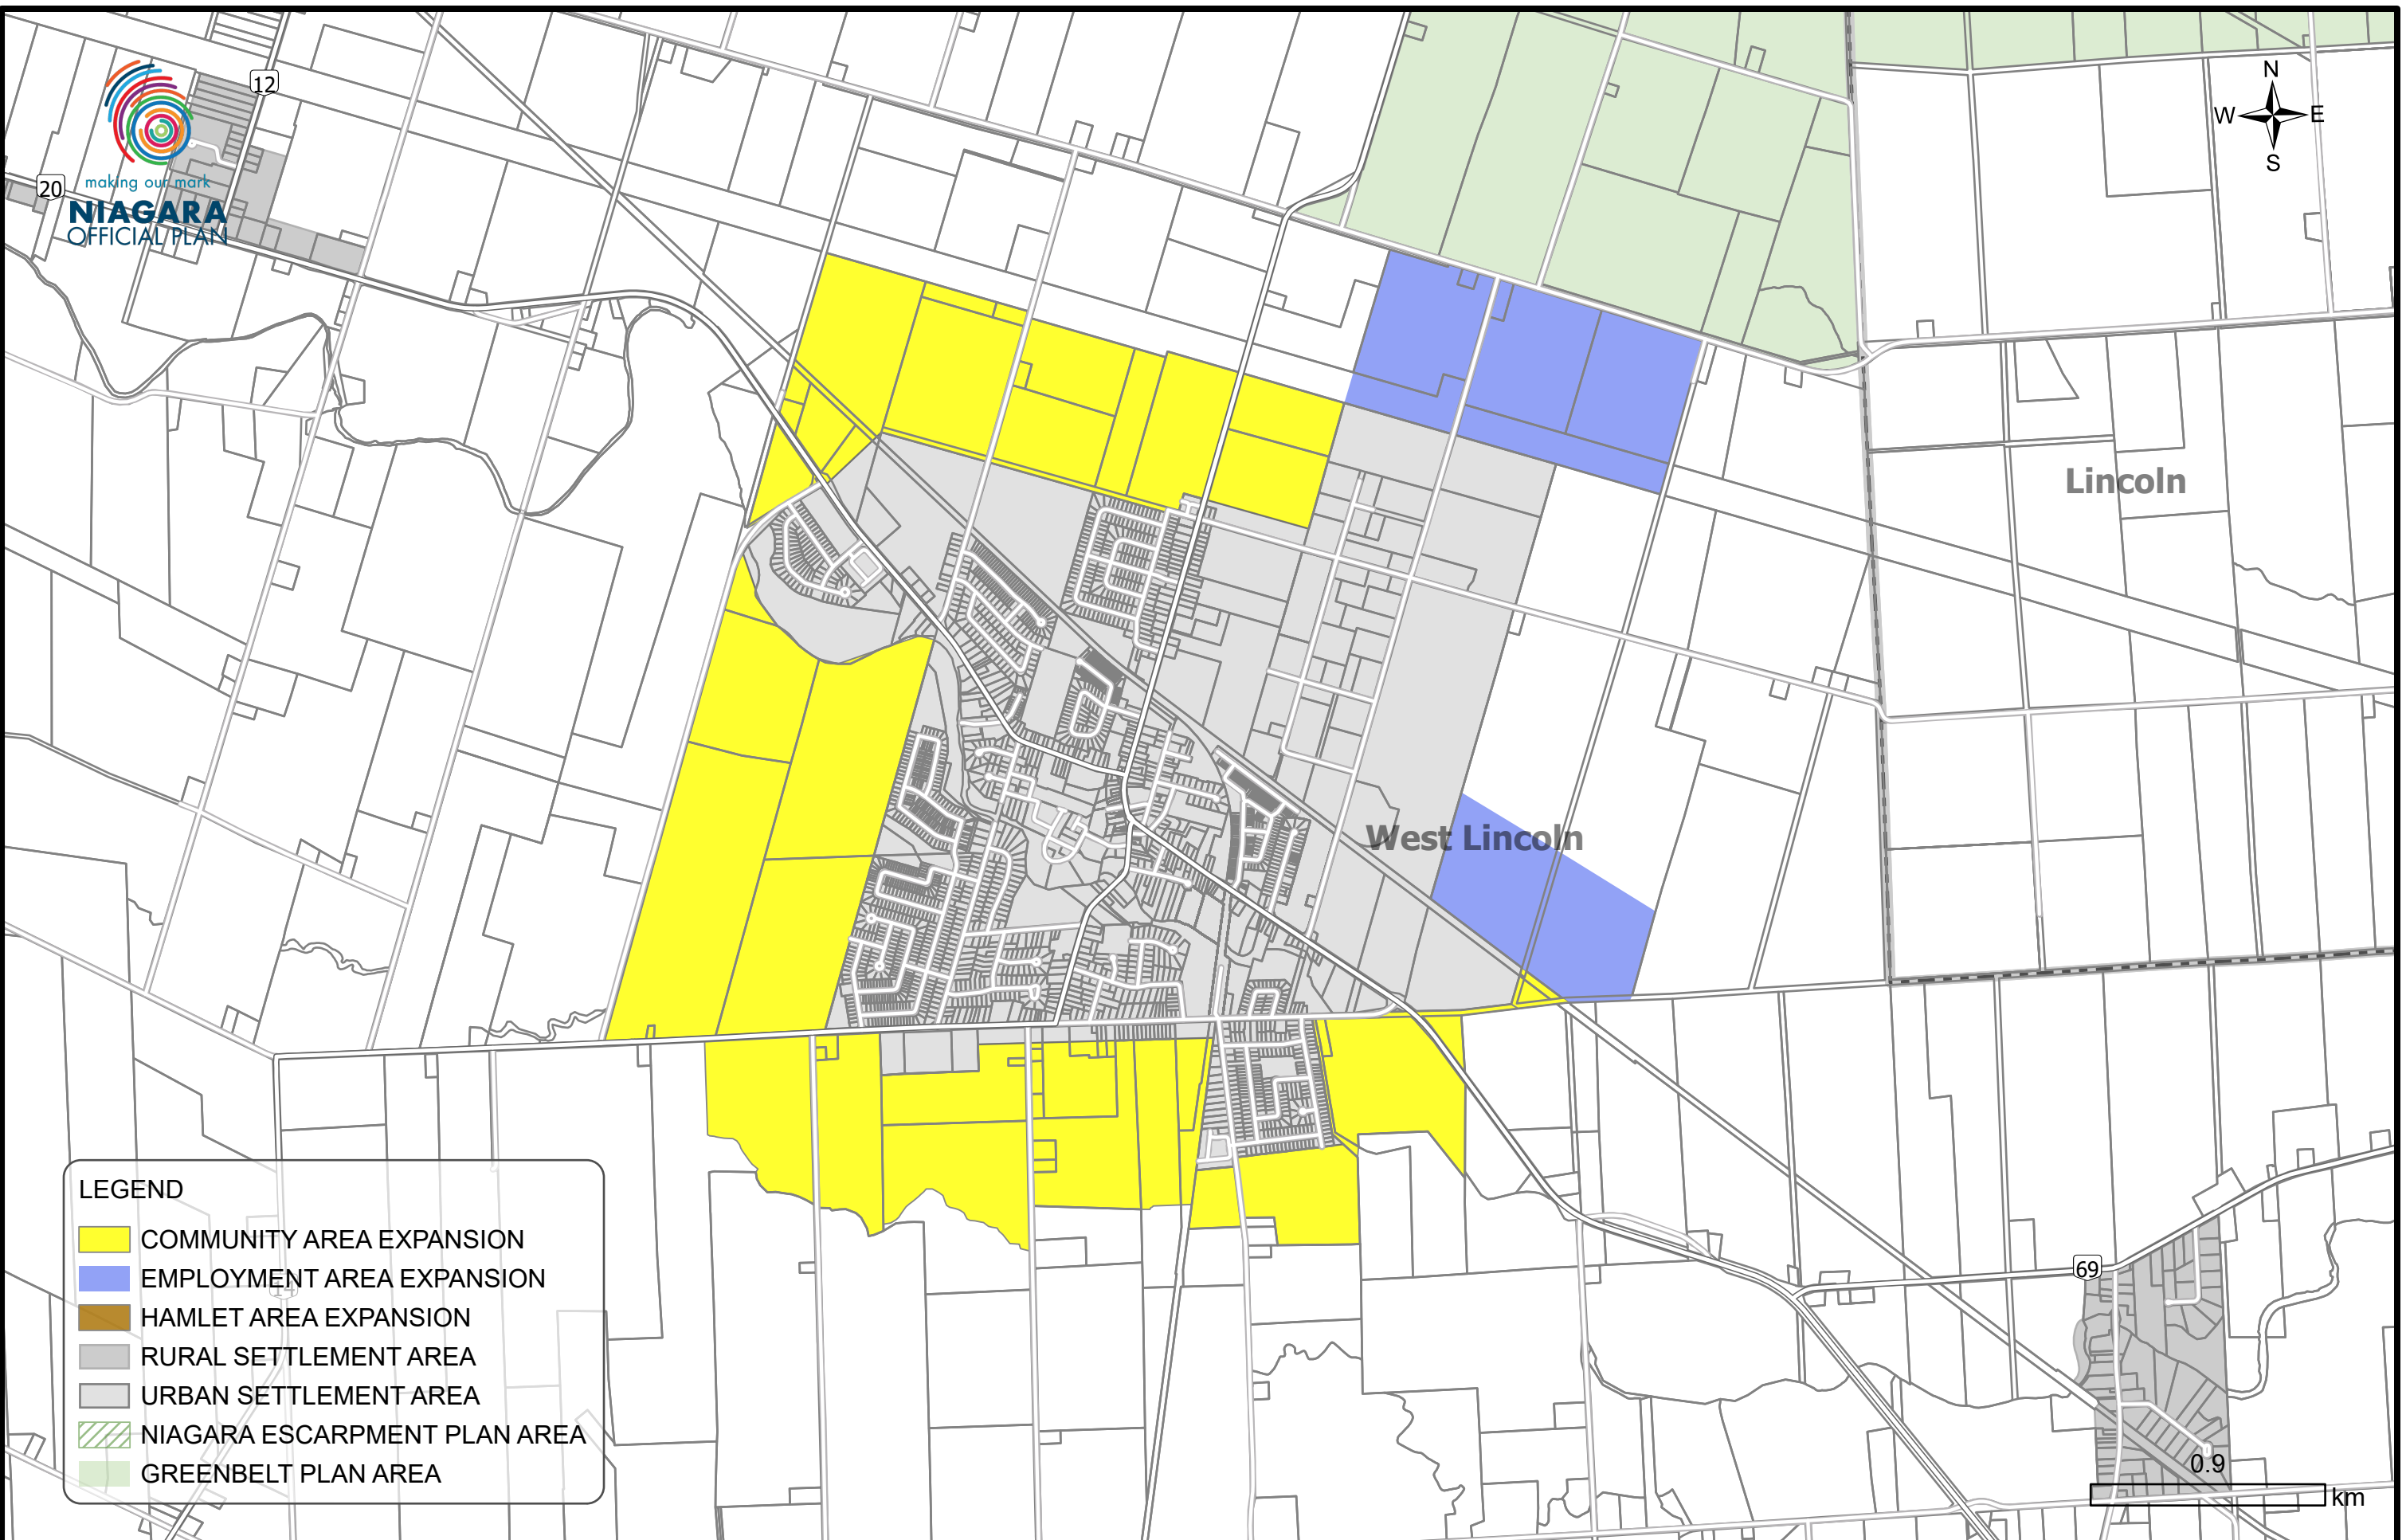

**URBAN EXPANSION RECOMMENDATION
DECEMBER 2021**

© 2021 Niagara Region and its suppliers. Projection is UTM Zone 17N CSRS, NAD83. This map was compiled from various data sources and is considered DRAFT. The Niagara Region makes no representations or warranties whatsoever, either expressed or implied, as to the accuracy, completeness, reliability, currency or otherwise of the information shown on this map.