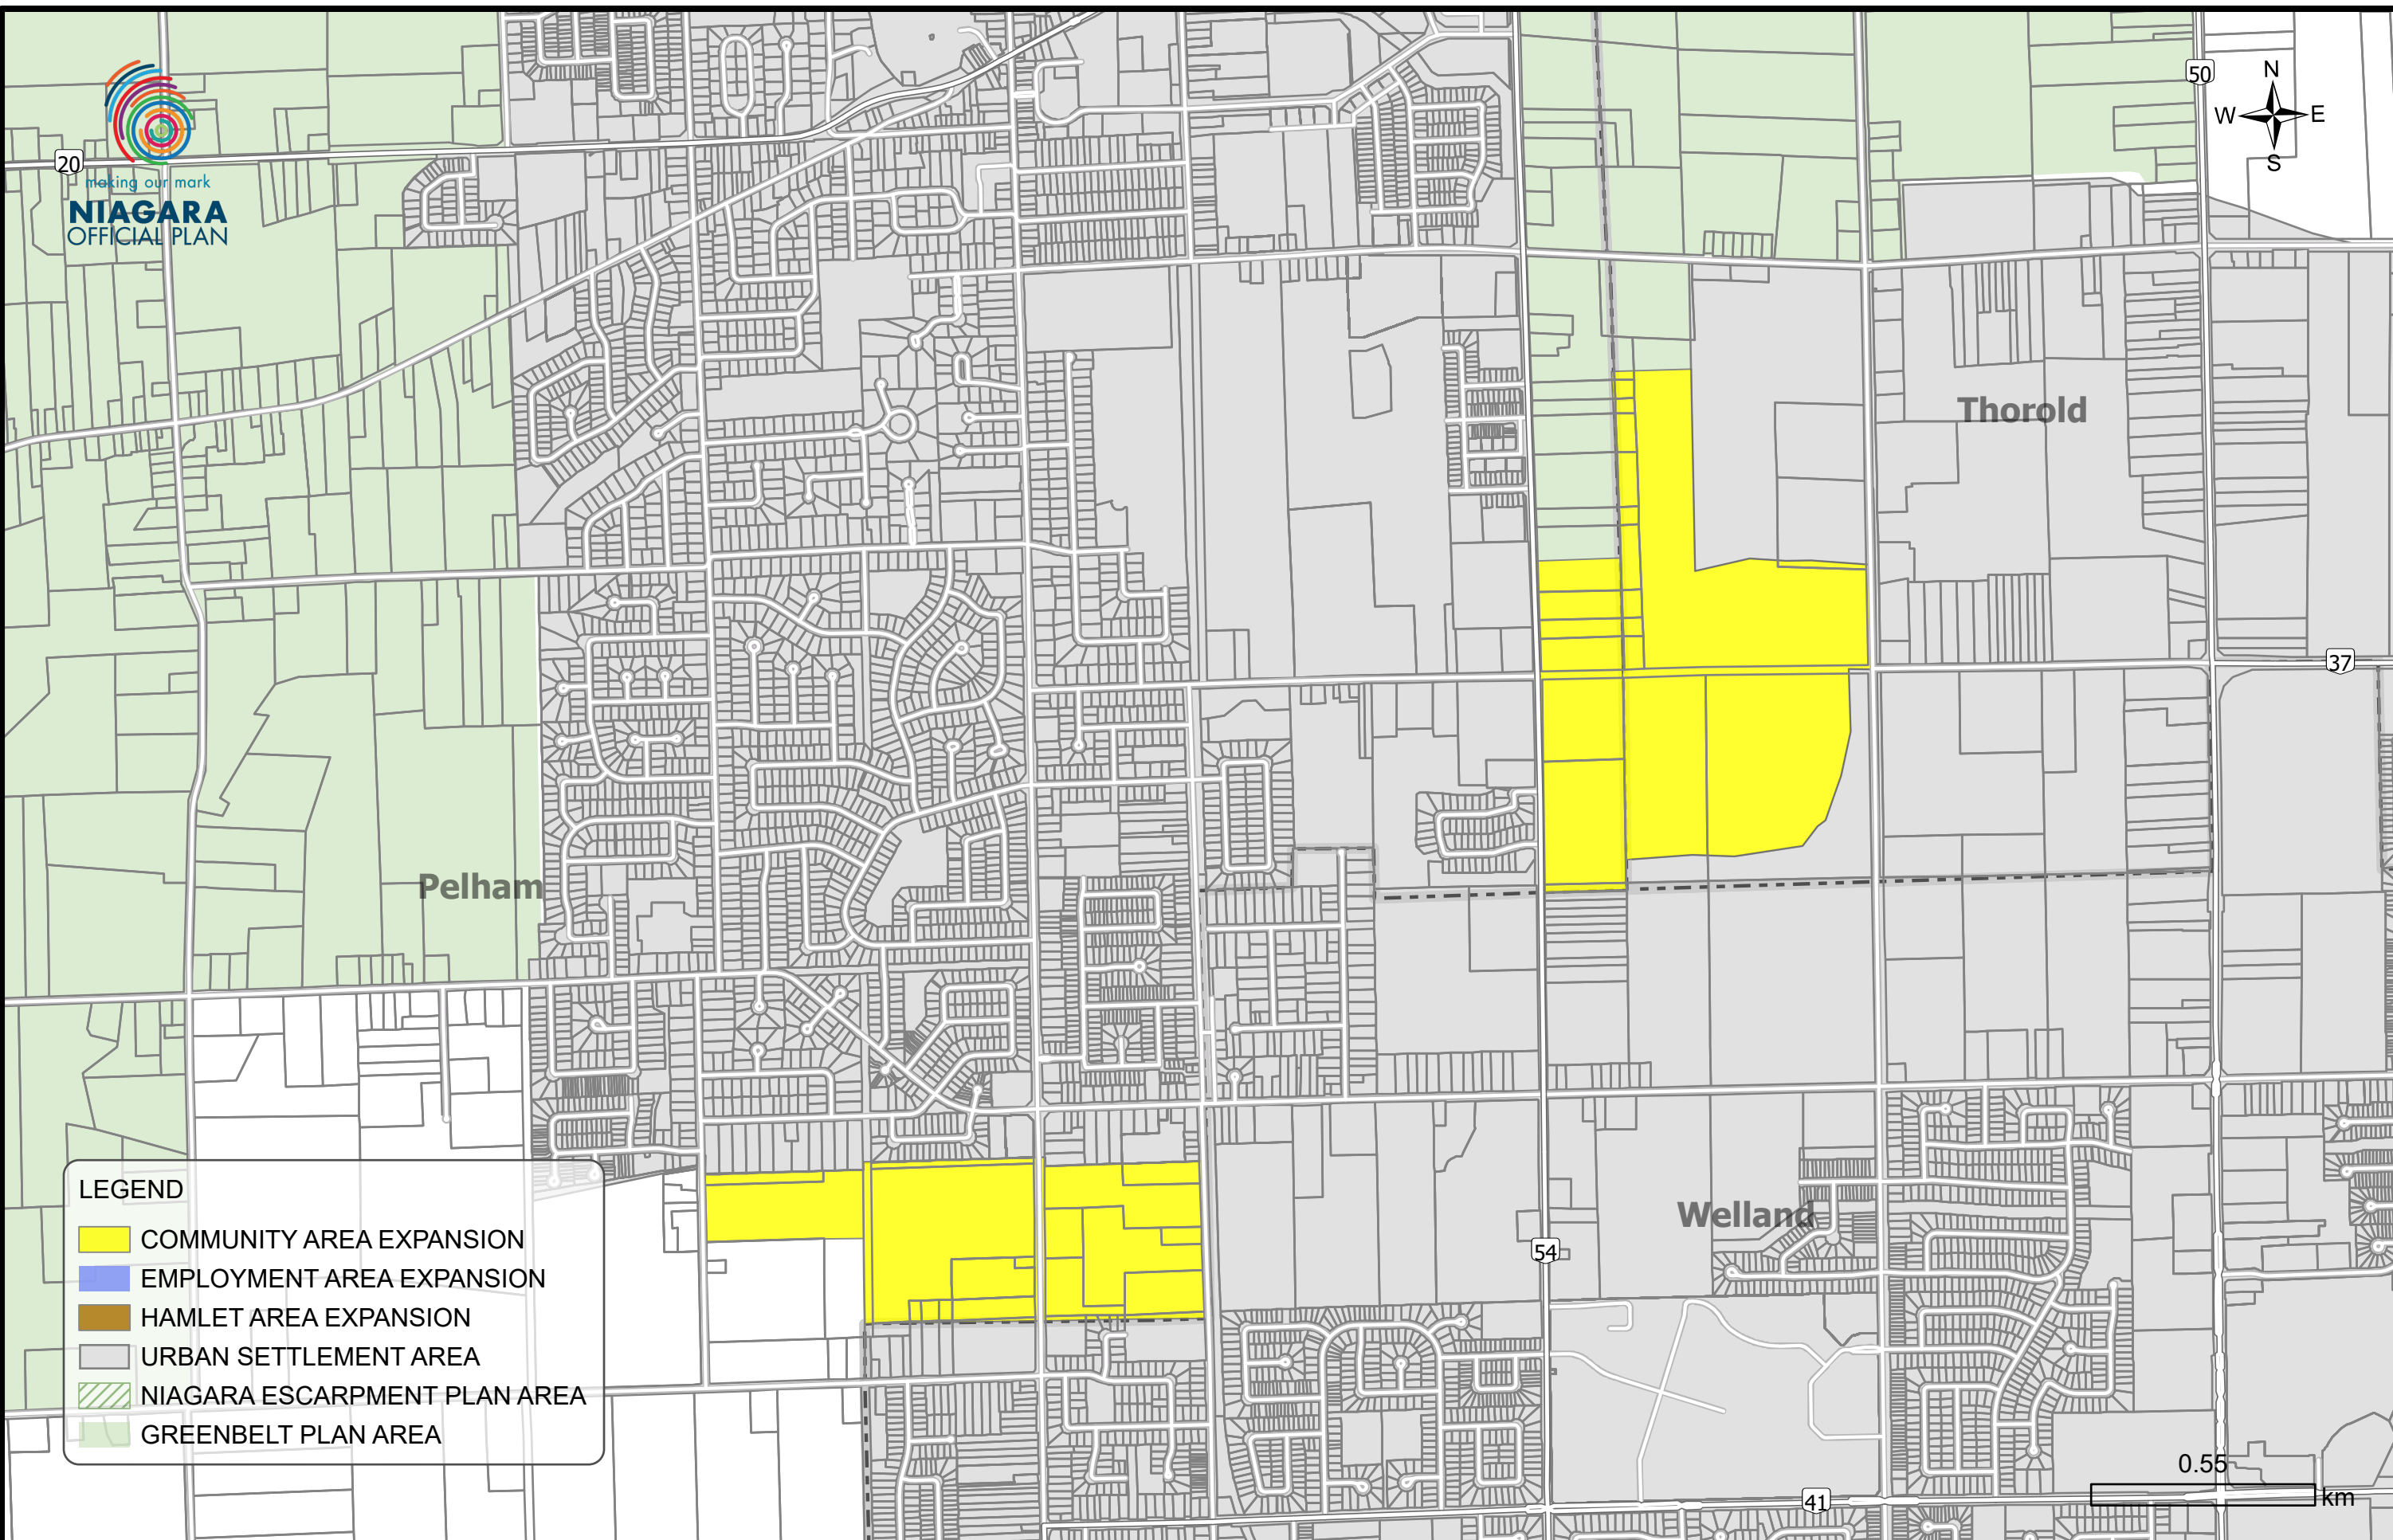

URBAN EXPANSION RECOMMENDATION DECEMBER 2021

LEGEND

- COMMUNITY AREA EXPANSION
- EMPLOYMENT AREA EXPANSION
- HAMLET AREA EXPANSION
- RURAL SETTLEMENT AREA
- URBAN SETTLEMENT AREA
- NIAGARA ESCARPMENT PLAN AREA
- GREENBELT PLAN AREA

© 2021 Niagara Region and its suppliers. Projection is UTM Zone 17N CSRS, NAD83. This map was compiled from various data sources and is considered DRAFT. The Niagara Region makes no representations or warranties whatsoever, either expressed or implied, as to the accuracy, completeness, reliability, currency or otherwise of the information shown on this map.

**URBAN EXPANSION RECOMMENDATION
DECEMBER 2021**

LEGEND

- COMMUNITY AREA EXPANSION
- EMPLOYMENT AREA EXPANSION
- HAMLET AREA EXPANSION
- URBAN SETTLEMENT AREA
- NIAGARA ESCARPMENT PLAN AREA
- GREENBELT PLAN AREA