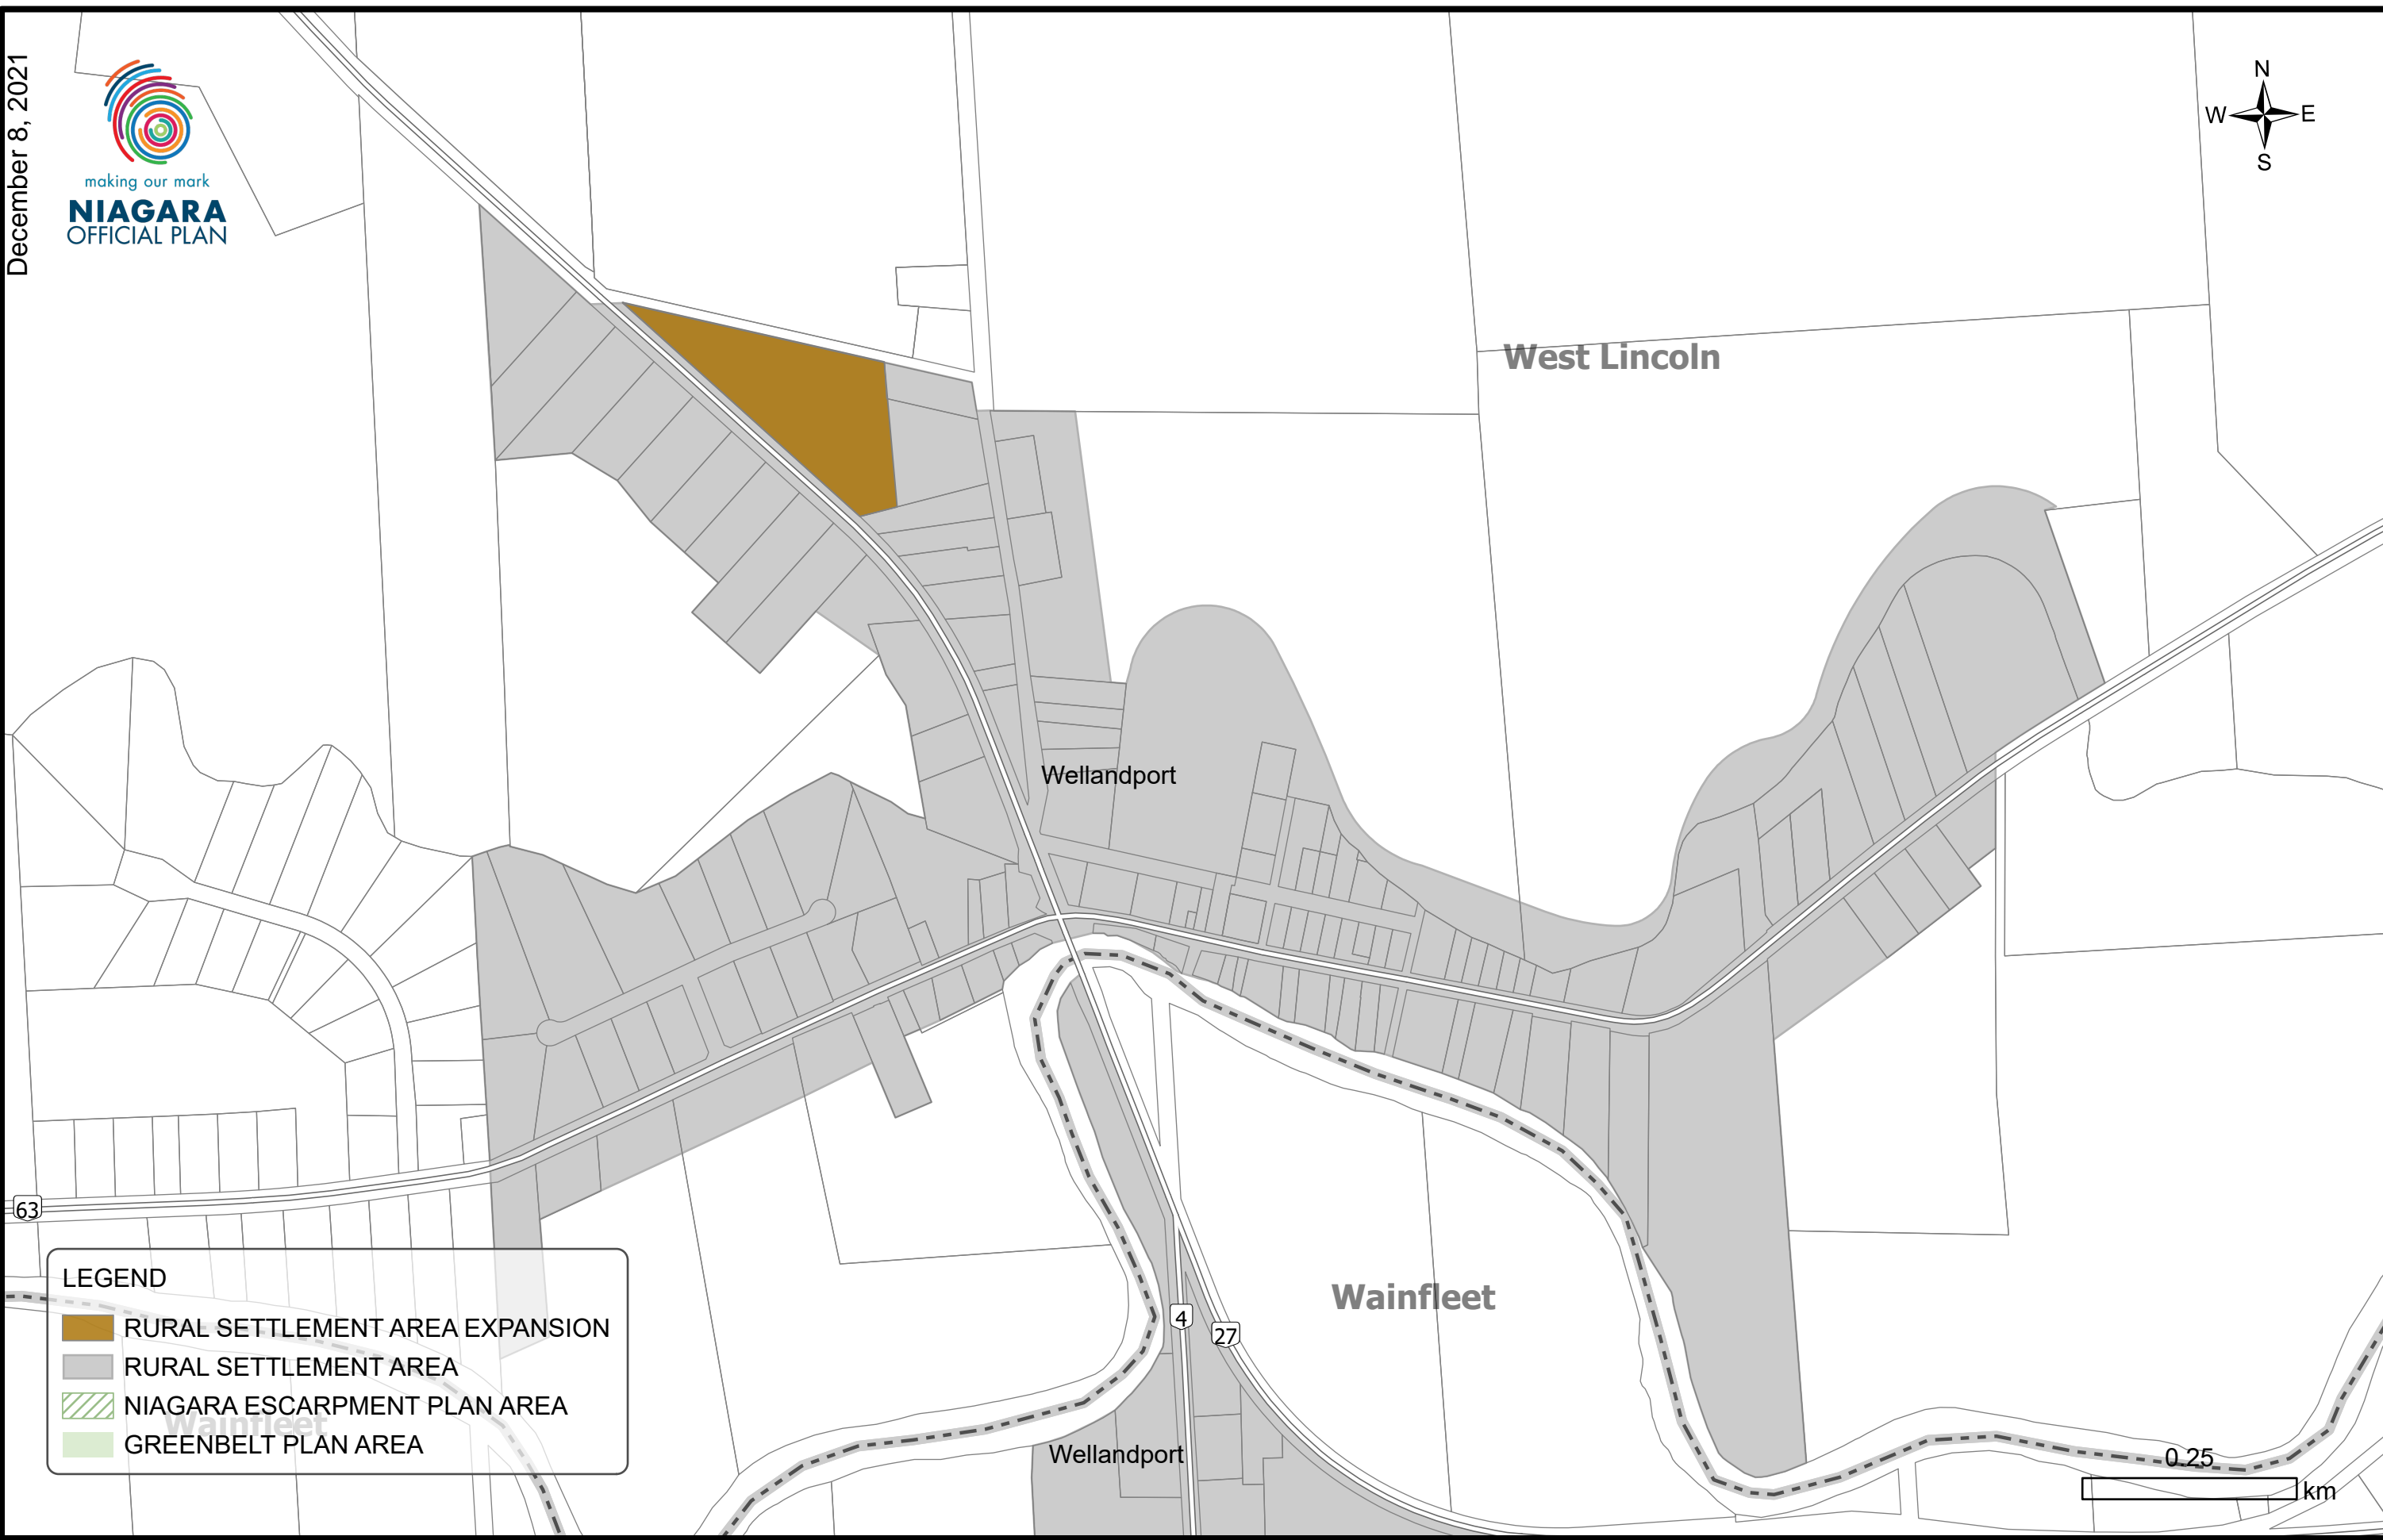

RURAL SETTLEMENT EXPANSION RECOMMENDATION

Appendix 1

PDS 42-2021

December 8, 2021

LEGEND

- RURAL SETTLEMENT AREA EXPANSION
- RURAL SETTLEMENT AREA
- NIAGARA ESCARPMENT PLAN AREA
- GREENBELT PLAN AREA