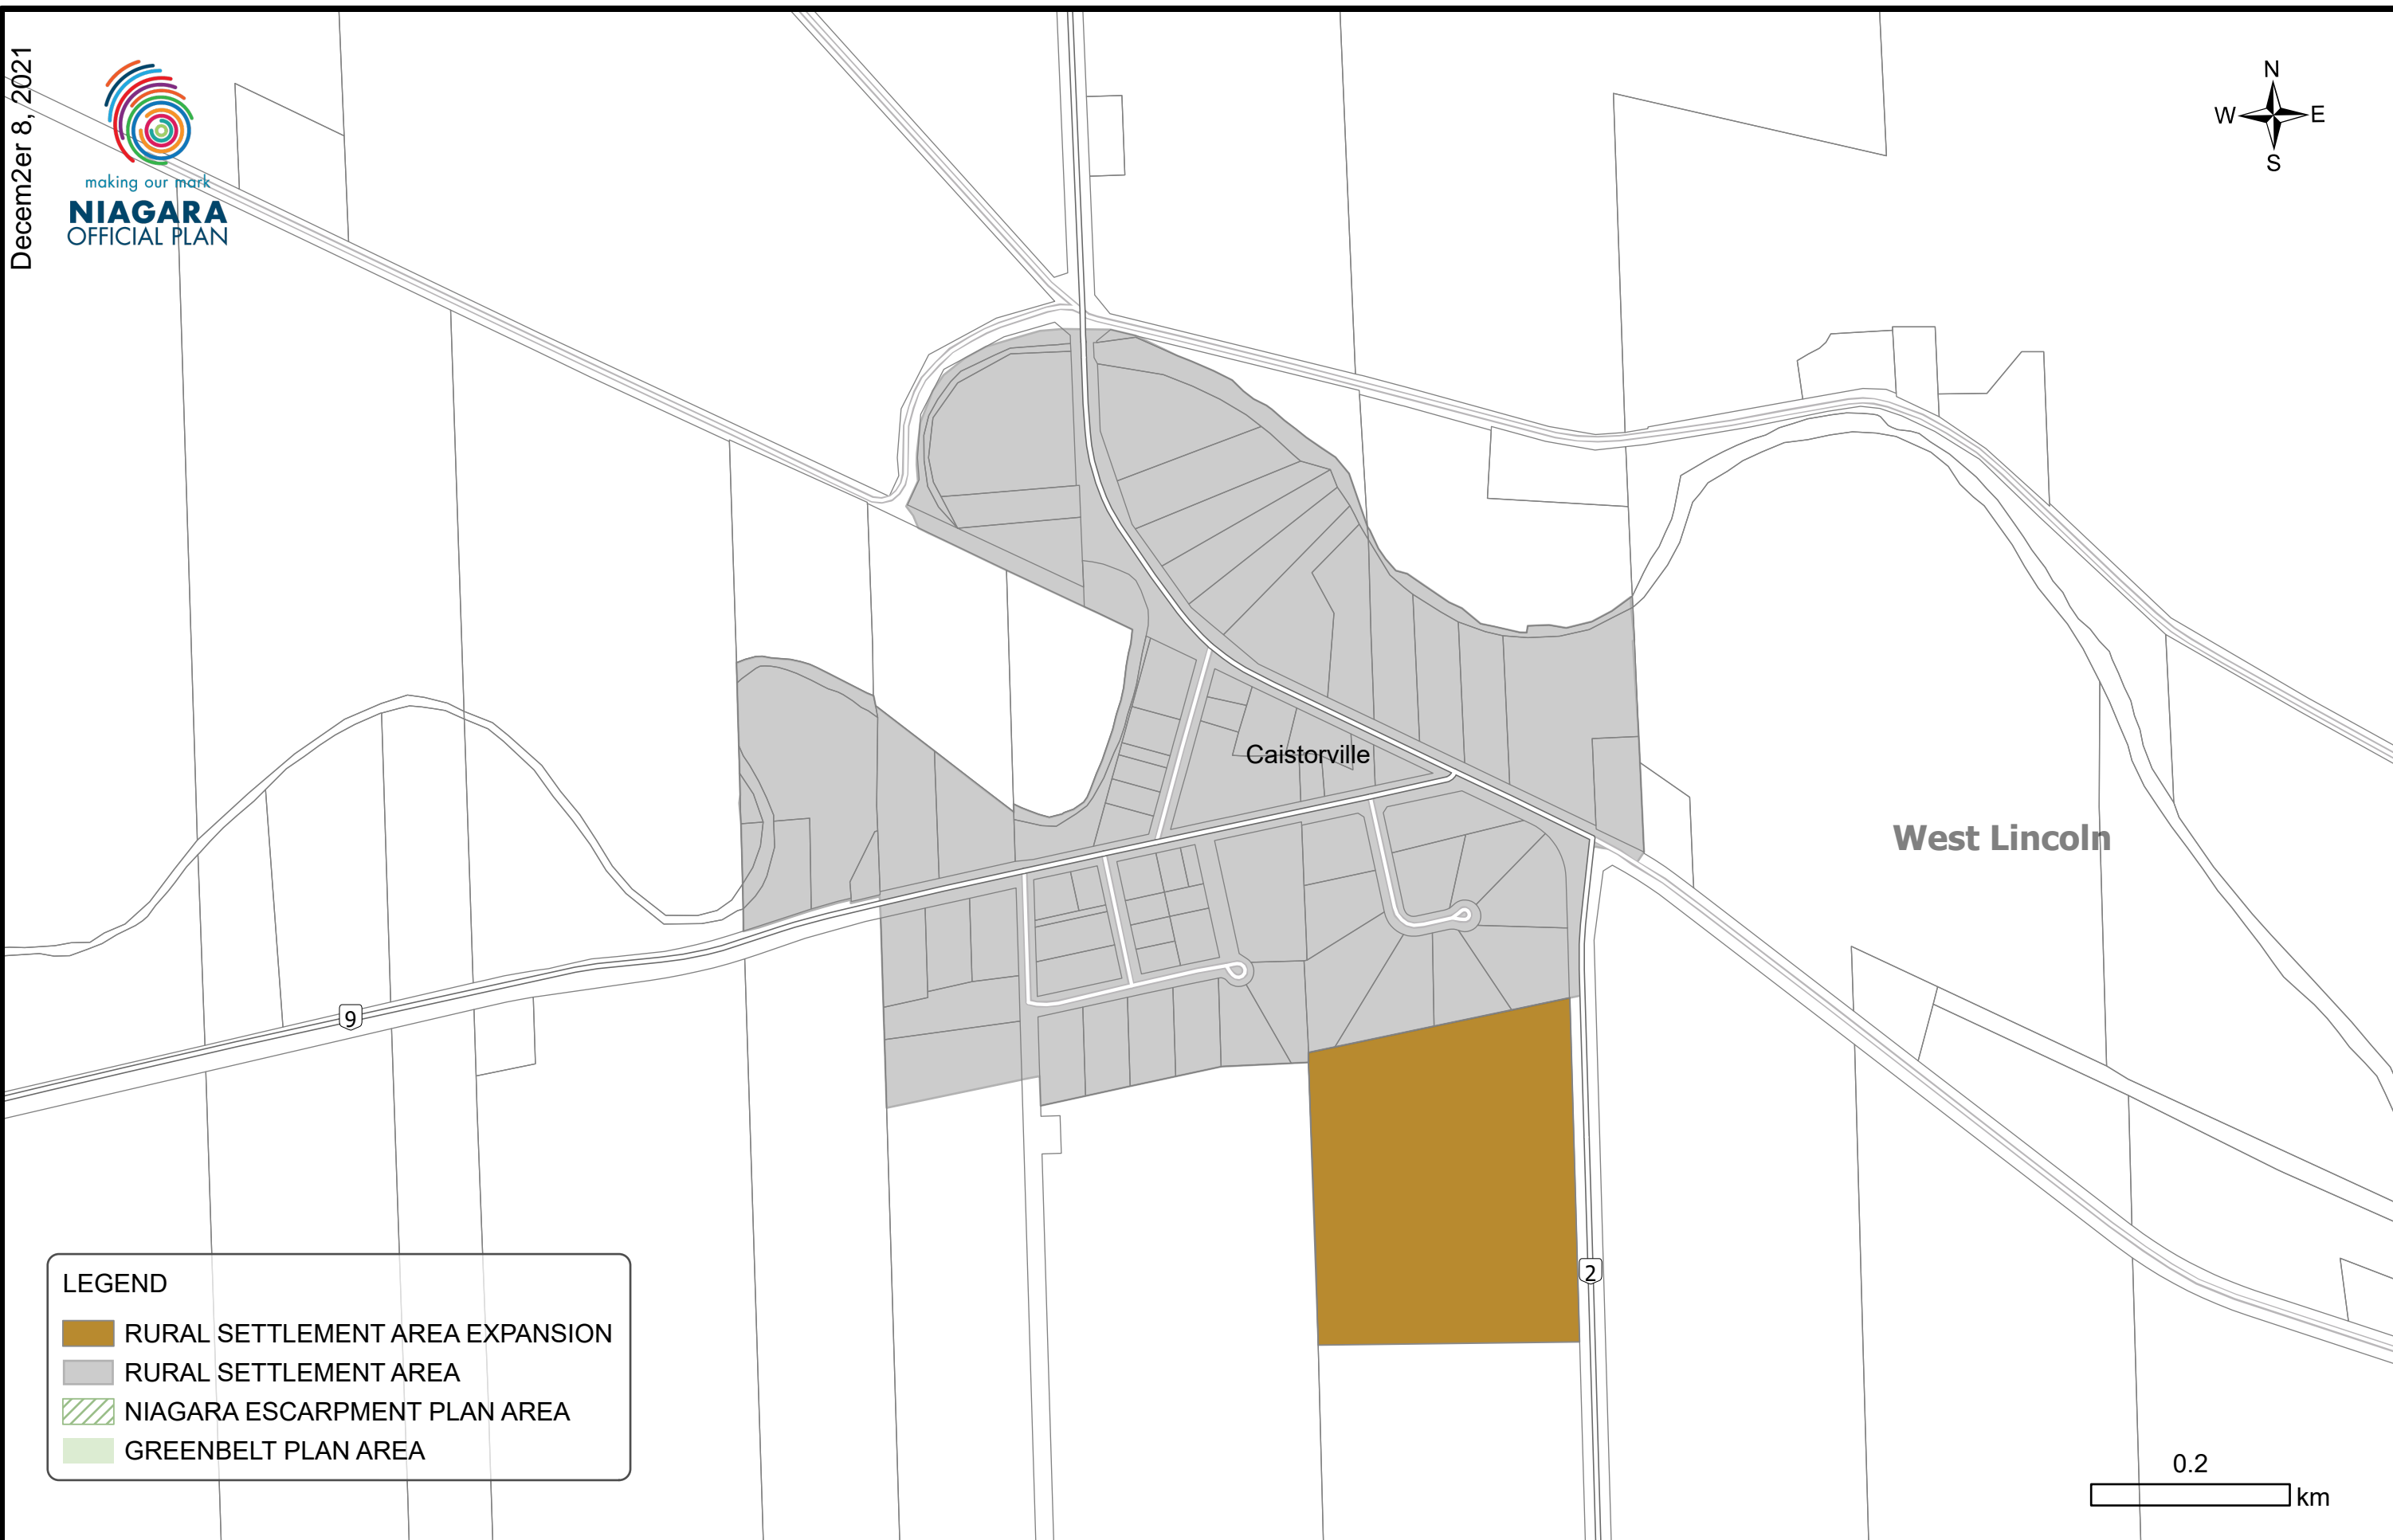

Abingdon

West Lincoln

65

RURAL SETTLEMENT EXPANSION RECOMMENDATION
DECEMBER 2021

Appendix 1
PDS 41-2021
Decem2er 8, 2021

LEGEND

- RURAL SETTLEMENT AREA EXPANSION
- RURAL SETTLEMENT AREA
- NIAGARA ESCARPMENT PLAN AREA
- GREENBELT PLAN AREA