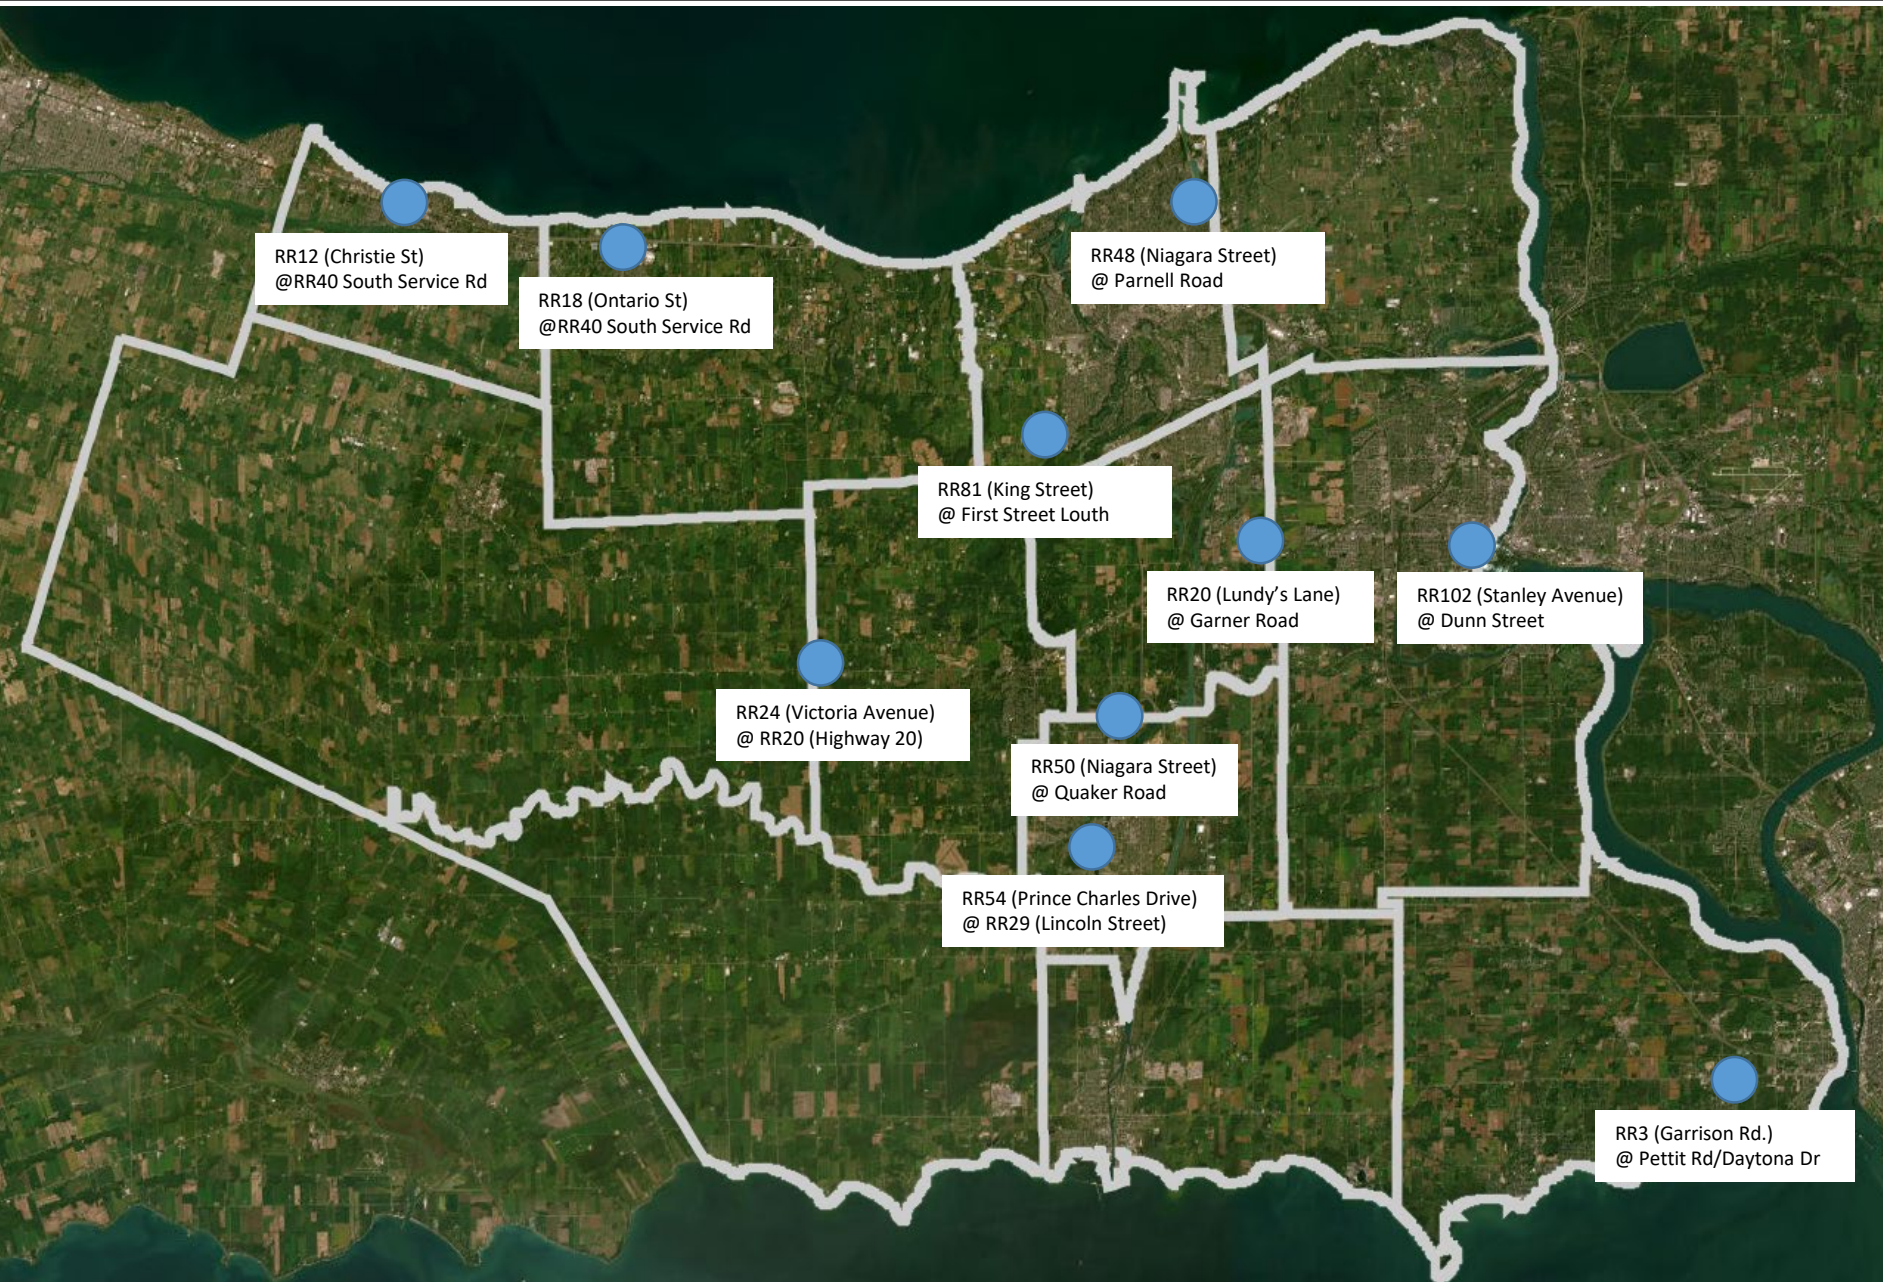

PW 11-2023 – Appendix 1 – Red Light Camera Locations

RR12 (Christie St)
@RR40 South Service Rd

RR18 (Ontario St)
@RR40 South Service Rd

RR48 (Niagara Street)
@ Parnell Road

RR81 (King Street)
@ First Street Louth

RR20 (Lundy's Lane)
@ Garner Road

RR102 (Stanley Avenue)
@ Dunn Street

RR24 (Victoria Avenue)
@ RR20 (Highway 20)

RR50 (Niagara Street)
@ Quaker Road

RR54 (Prince Charles Drive)
@ RR29 (Lincoln Street)

RR3 (Garrison Rd.)
@ Pettit Rd/Daytona Dr