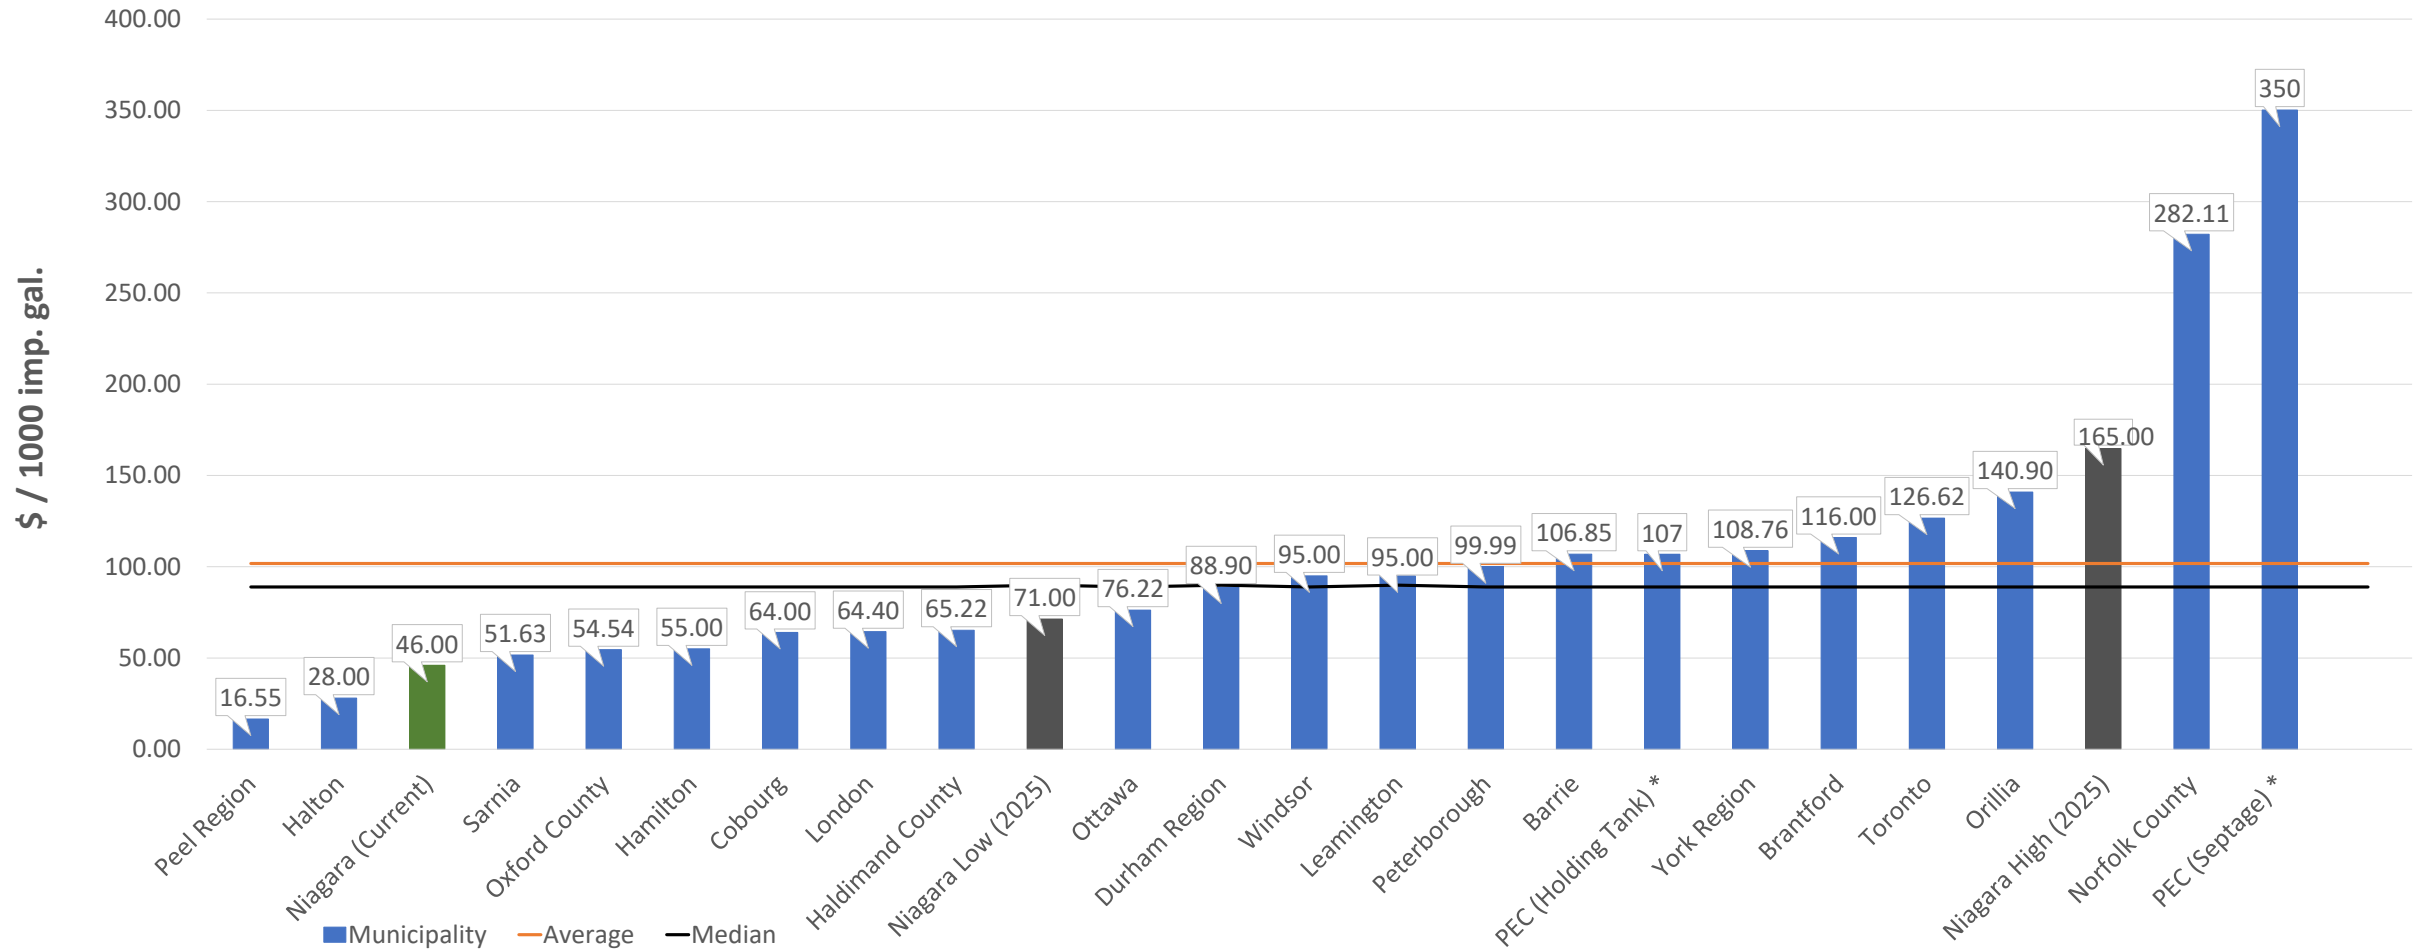

Hauled Sewage Rates by Municipality

* Prince Edward County does not accept winery waste as it is too pollutant dense and would negatively impact their treatment processes

(1) Niagara is unique in its source demographic compared to neighbouring municipalities as we have over 120 wineries

(2) Based on 2022 data (Peel, Hamilton, Prince Edward County based on 2024 data)