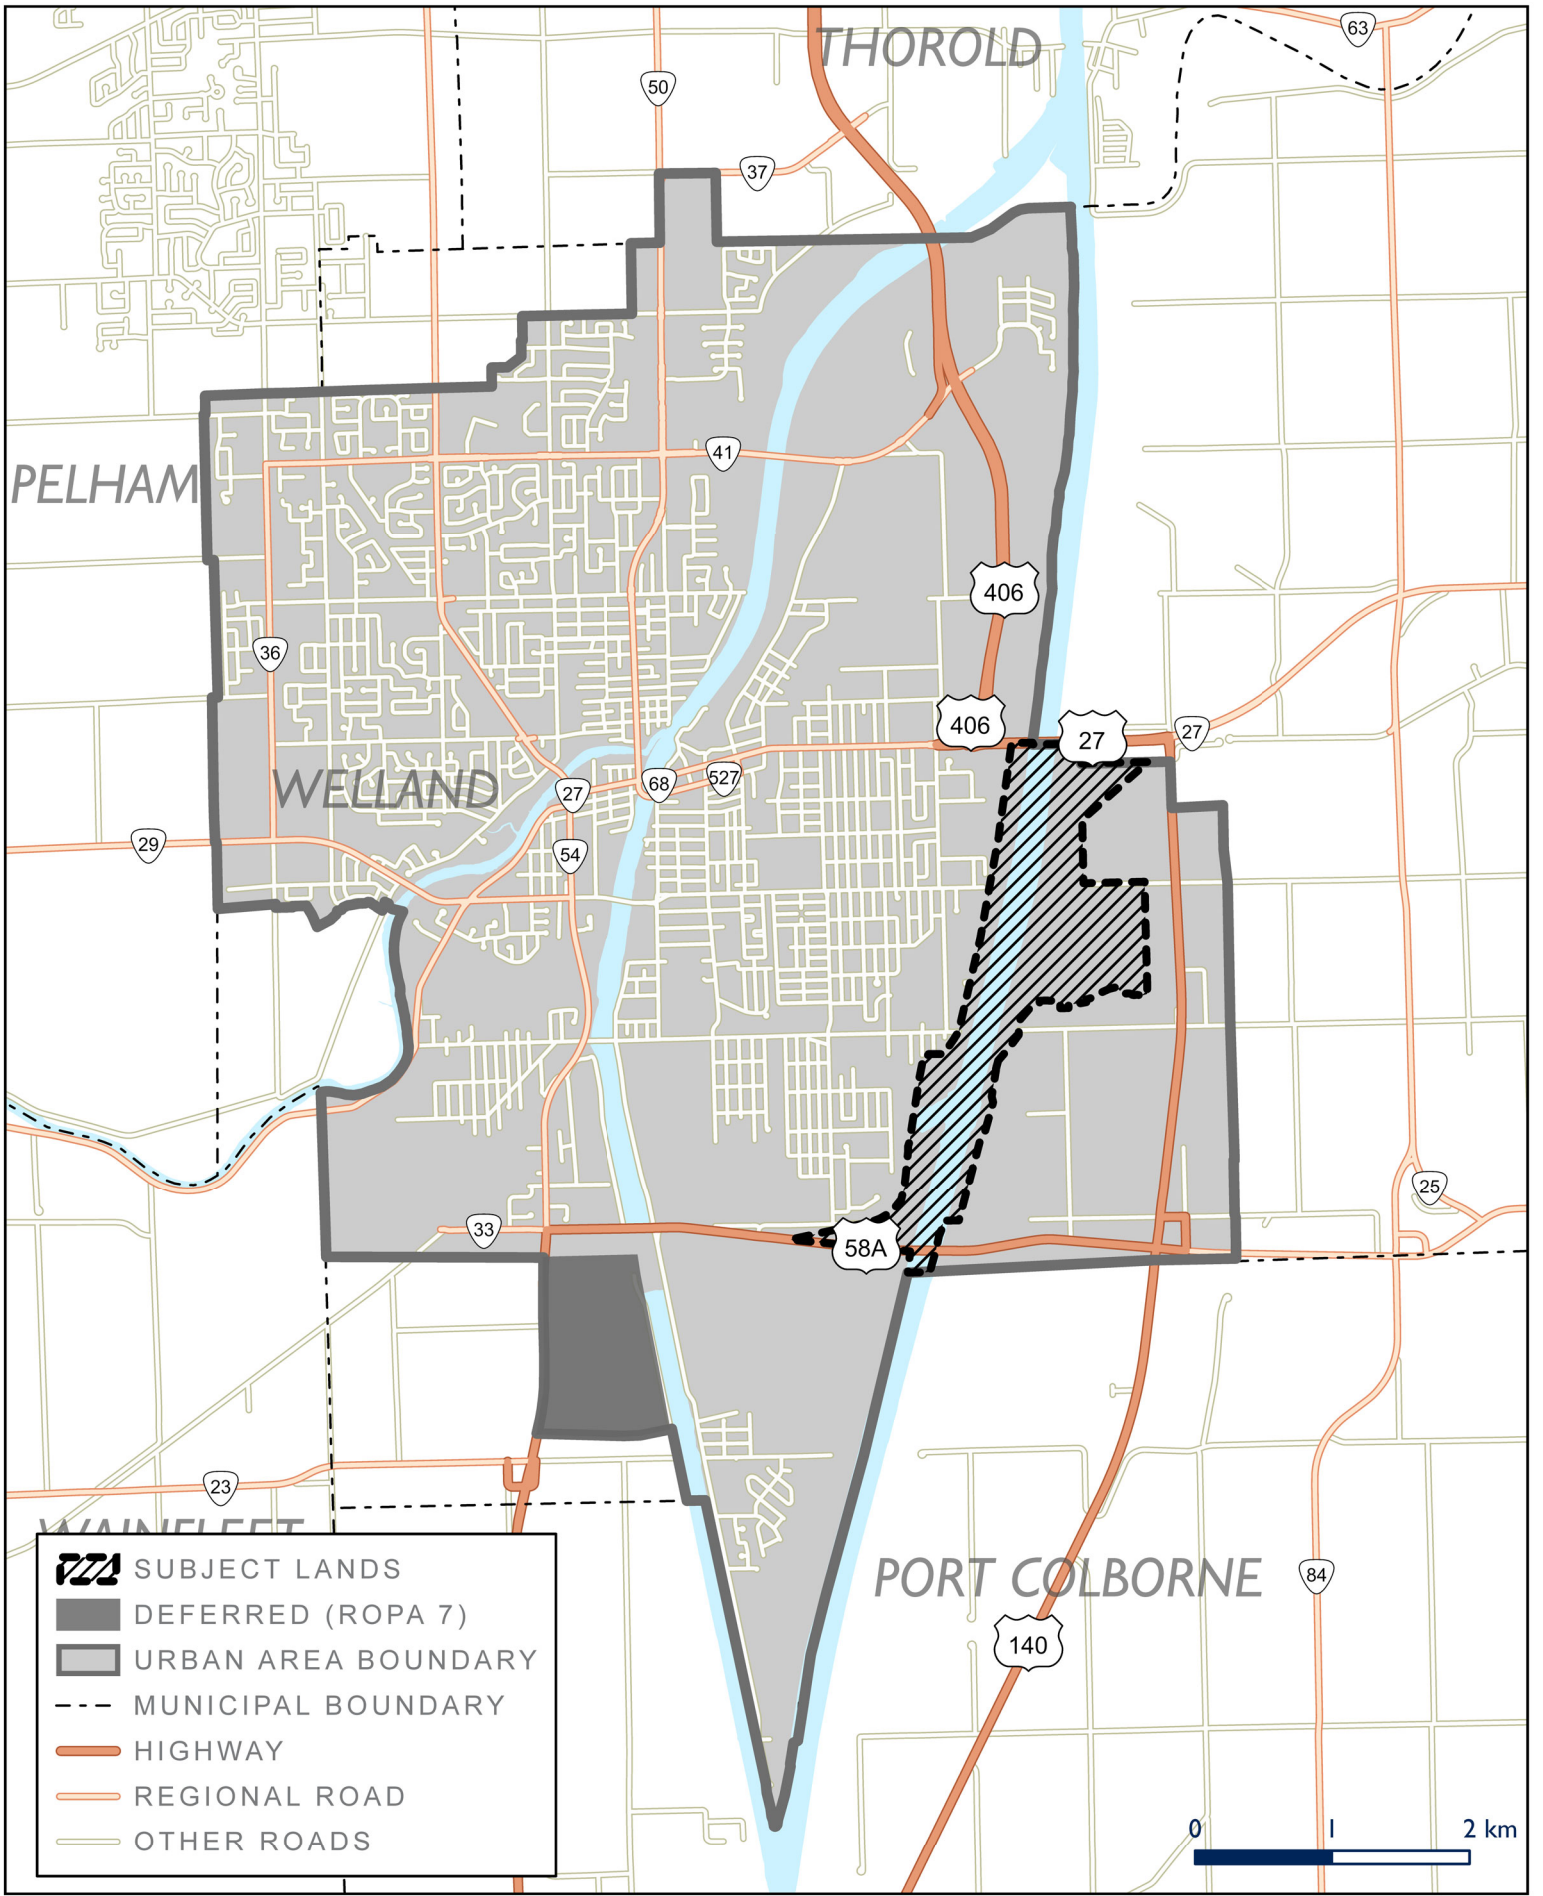

# Appendix 1: RPPA 4-2013 Subject Lands

© 2020 Niagara Region and its suppliers. Projection is UTM, NAD 83, Zone 17. This map was compiled from various data sources and is current as of May 2020. Niagara Region makes no representations or warranties whatsoever, either expressed or implied, as to the accuracy, completeness, reliability, currency or otherwise of the information shown on this map.